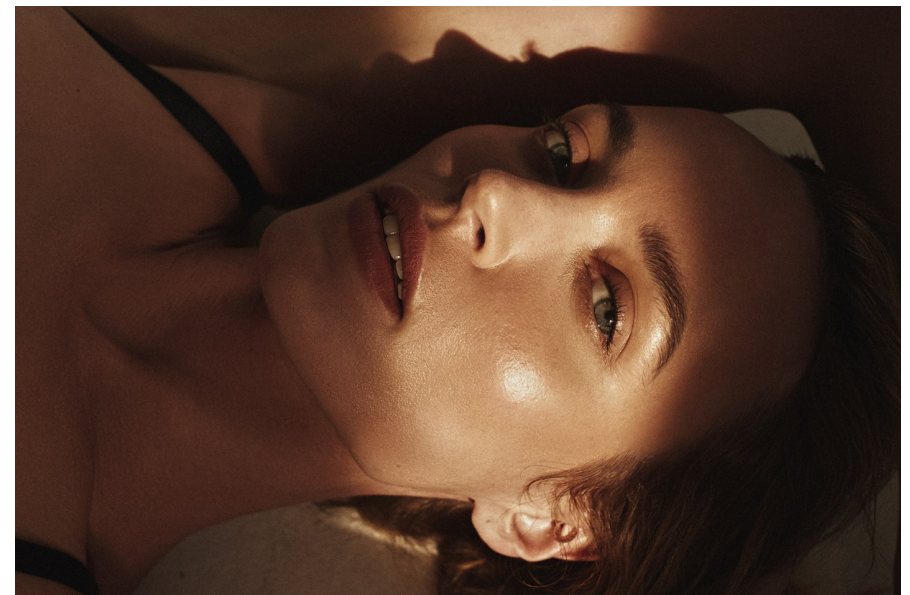

LINDA HOLM

HEIGHT 5'9.5" BUST 33" WAIST 24" HIPS 35" SHOE 7 UK
HAIR BLONDE EYES BLUE/GREEN

PROFILE
MODEL MANAGEMENT LTD

Profile Model Management - 21 Little Portland Street, 1st Floor - LONDON
W1W8BT Tel : +44 20 7836 5282