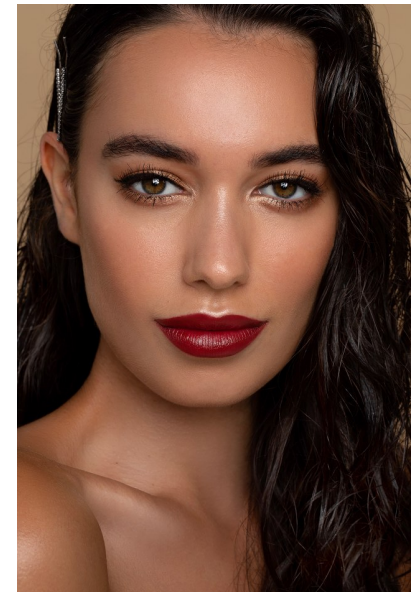

KATRINA CRAWFORD

HEIGHT 5'4" BUST 31" WAIST 24" HIPS 33" SHOE 5 UK HAIR DARK
BROWN EYES HAZEL

PROFILE

MODEL MANAGEMENT LTD

Profile Model Management - 21 Little Portland Street, 1st Floor - LONDON

W1W8BT Tel : +44 20 7836 5282