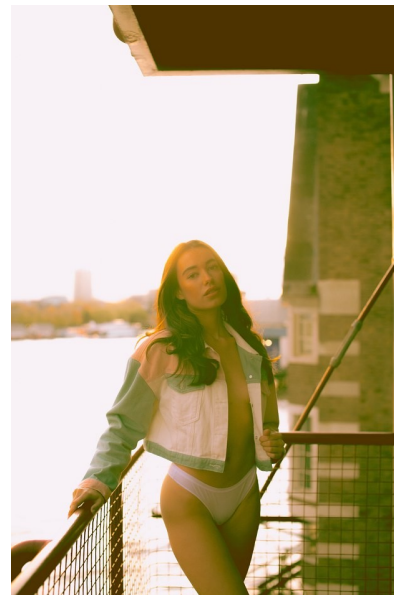

KATRINA CRAWFORD

HEIGHT 5'4" BUST 31" WAIST 24" HIPS 33" SHOE 5 UK HAIR DARK  
BROWN EYES HAZEL