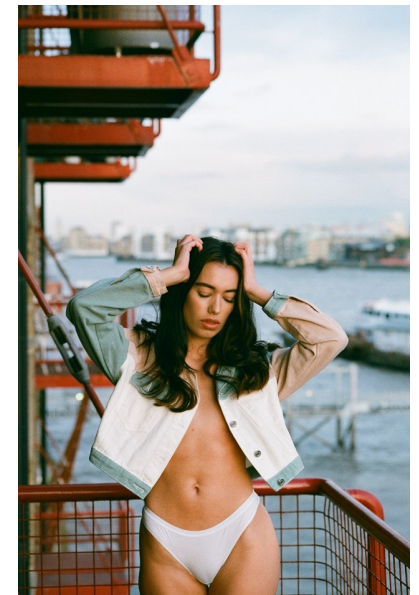

KATRINA CRAWFORD

HEIGHT 5'4" BUST 31" WAIST 24" HIPS 33" SHOE 5 UK HAIR DARK
BROWN EYES HAZEL

PROFILE

MODEL MANAGEMENT LTD

Profile Model Management - 21 Little Portland Street, 1st Floor - LONDON

W1W8BT Tel : +44 20 7836 5282