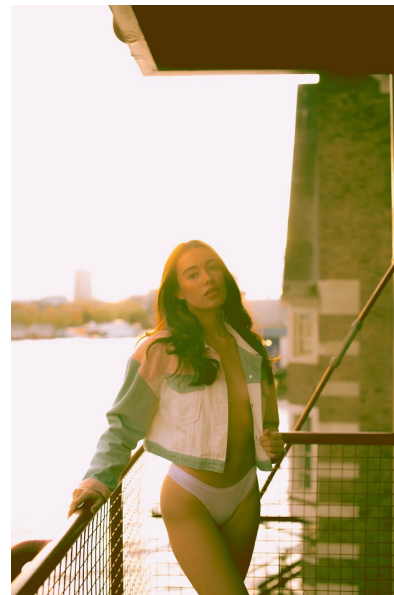

KATRINA CRAWFORD

HEIGHT 5'4" BUST 31" WAIST 24" HIPS 33" SHOE 5 UK HAIR DARK
BROWN EYES HAZEL

PROFILE

MODEL MANAGEMENT LTD

Profile Model Management - 21 Little Portland Street, 1st Floor - LONDON

W1W8BT Tel : +44 20 7836 5282