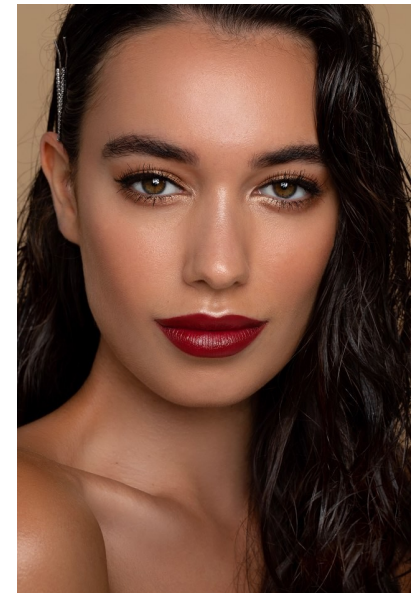

KATRINA CRAWFORD

HEIGHT 5'4" BUST 31" WAIST 24" HIPS 33" SHOE 5 UK HAIR DARK  
BROWN EYES HAZEL