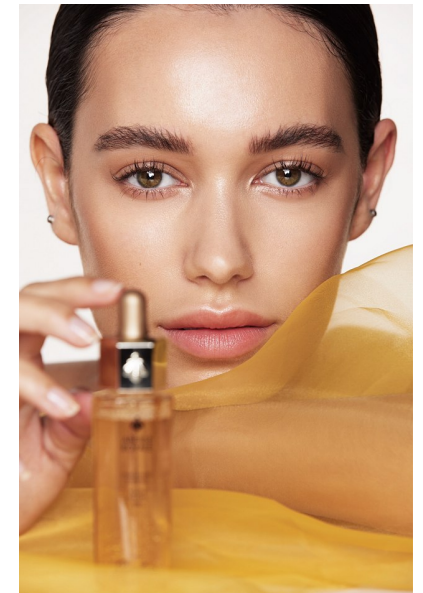

KATRINA CRAWFORD

HEIGHT 5'4" BUST 31" WAIST 24" HIPS 33" SHOE 5 UK HAIR DARK
BROWN EYES HAZEL

PROFILE MODELS