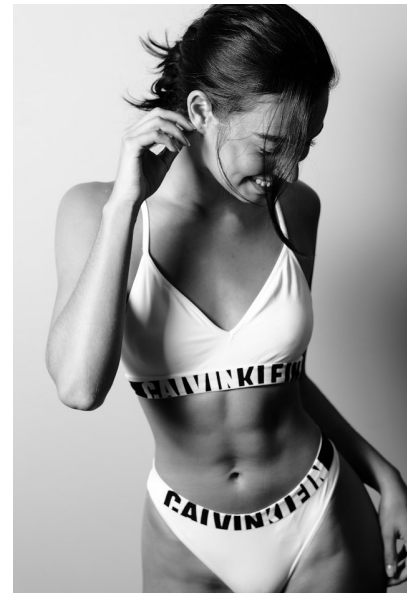

KATRINA CRAWFORD

HEIGHT 5'4" BUST 31" WAIST 24" HIPS 33" SHOE 5 UK HAIR DARK
BROWN EYES HAZEL

PROFILE MODELS