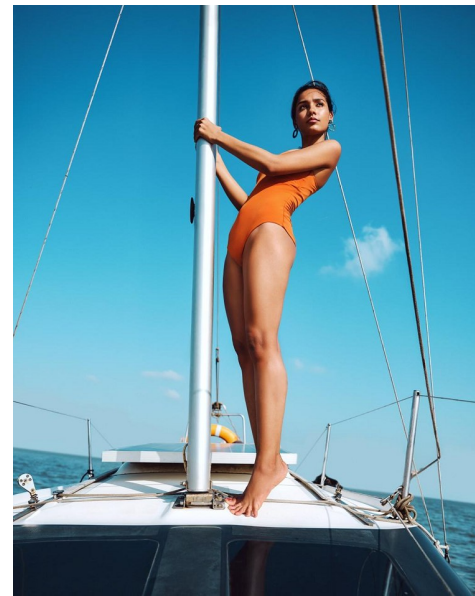

ISHA

HEIGHT 5'7" BUST 32" WAIST 25" HIPS 34" SHOE 7 UK
HAIR BROWN EYES BROWN

PROFILE

MODEL MANAGEMENT LTD

Profile Model Management - 21 Little Portland Street, 1st Floor - LONDON
W1W8BT Tel : +44 20 7836 5282