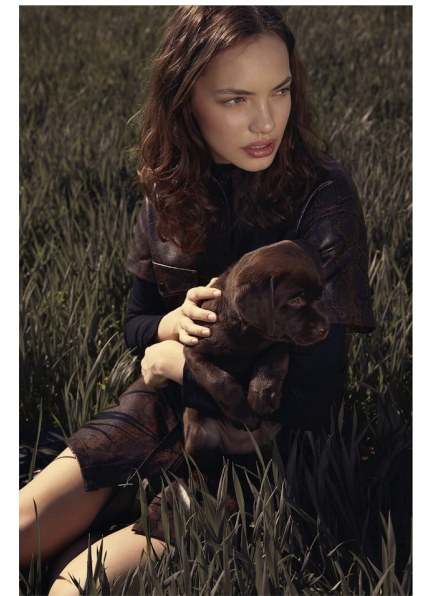

UNA

HEIGHT 5'8" BUST 32.5" WAIST 24.5" HIPS 36" HAIR BROWN  
EYES HAZEL

PROFILE

MODEL MANAGEMENT LTD

Profile Model Management - 21 Little Portland Street, 1st Floor - LONDON

W1W8BT Tel : +44 20 7836 5282