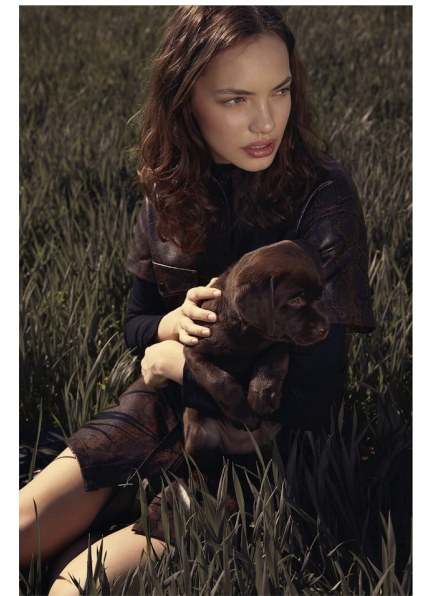

UNA

HEIGHT 5'8" BUST 32.5" WAIST 24.5" HIPS 36" HAIR BROWN
EYES HAZEL

PROFILE MODELS