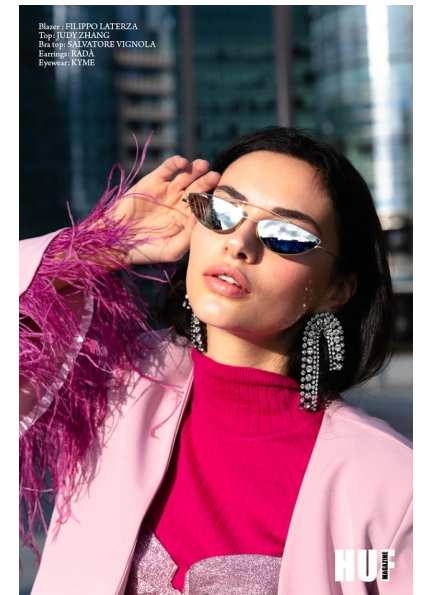

CHIARA PASETTO

HEIGHT 5'7.5" BUST 31.5" WAIST 23.5" HIPS 36.5" SHOE 5 UK
HAIR BROWN EYES HAZEL

PROFILE MODELS