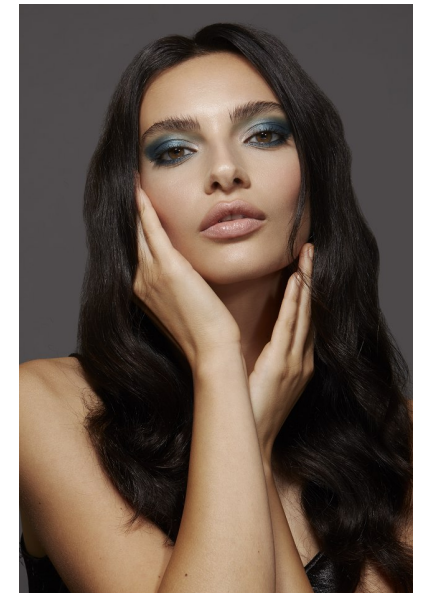

CHIARA PASETTO

HEIGHT 5'7.5" BUST 31.5" WAIST 23.5" HIPS 36.5" SHOE 5 UK
HAIR BROWN EYES HAZEL

PROFILE

MODEL MANAGEMENT LTD

Profile Model Management - 21 Little Portland Street, 1st Floor - LONDON
W1W8BT Tel : +44 20 7836 5282