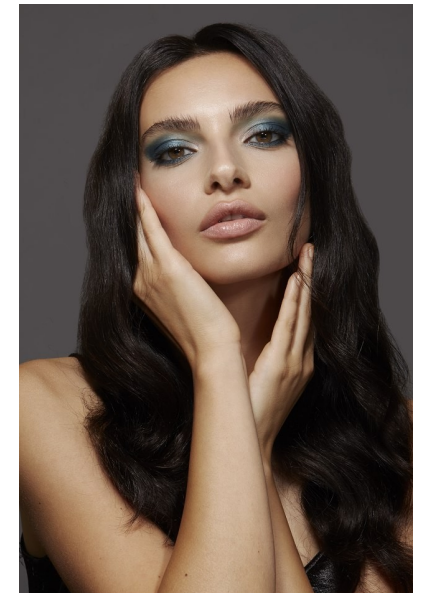

CHIARA PASETTO

HEIGHT 5'7.5" BUST 31.5" WAIST 23.5" HIPS 36.5" SHOE 5 UK
HAIR BROWN EYES HAZEL

PROFILE MODELS