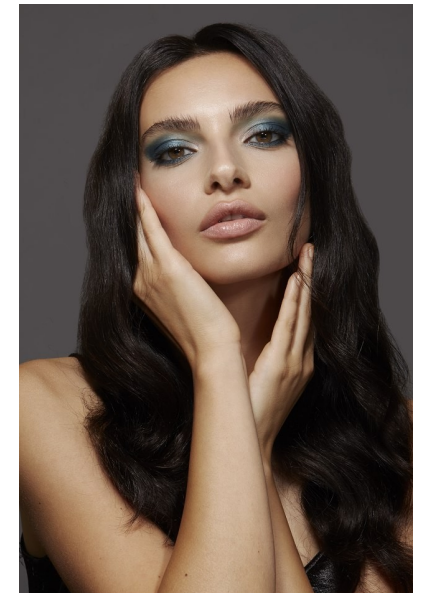

CHIARA PASETTO

HEIGHT 5'7.5" BUST 31.5" WAIST 23.5" HIPS 36.5" SHOE 5 UK  
HAIR BROWN EYES HAZEL

PROFILE

MODEL MANAGEMENT LTD

Profile Model Management - 21 Little Portland Street, 1st Floor - LONDON

W1W8BT Tel : +44 20 7836 5282