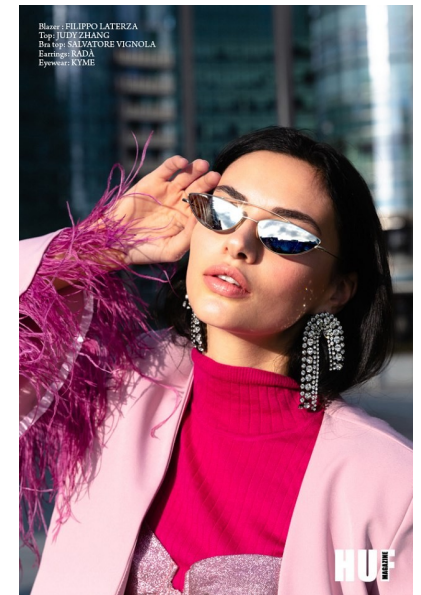

CHIARA PASETTO

HEIGHT 5'7.5" BUST 31.5" WAIST 23.5" HIPS 36.5" SHOE 5 UK  
HAIR BROWN EYES HAZEL

PROFILE

MODEL MANAGEMENT LTD

Profile Model Management - 21 Little Portland Street, 1st Floor - LONDON

W1W8BT Tel : +44 20 7836 5282