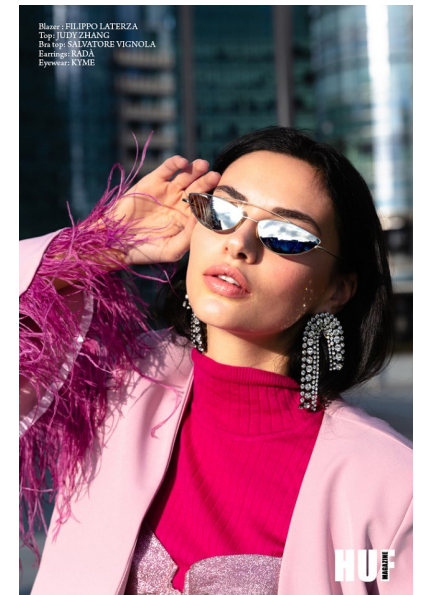

CHIARA PASETTO

HEIGHT 5'7.5" BUST 31.5" WAIST 23.5" HIPS 36.5" SHOE 5 UK
HAIR BROWN EYES HAZEL

PROFILE

MODEL MANAGEMENT LTD

Profile Model Management - 21 Little Portland Street, 1st Floor - LONDON
W1W8BT Tel : +44 20 7836 5282