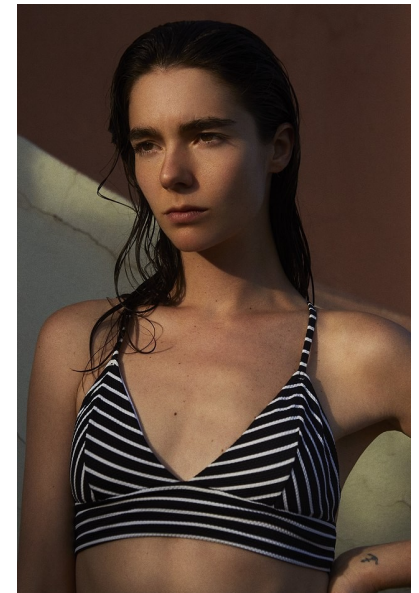

MANON O

HEIGHT 5'10" BUST 32" A WAIST 26" HIPS 34" SHOE 6 UK HAIR DARK
BROWN EYES BROWN

PROFILE

MODEL MANAGEMENT LTD

Profile Model Management - 21 Little Portland Street, 1st Floor - LONDON
W1W8BT Tel : +44 20 7836 5282