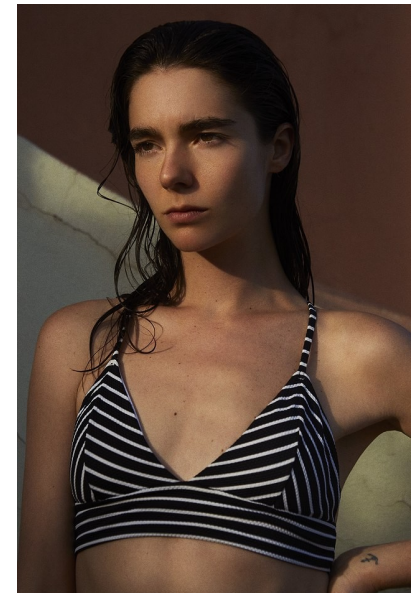

MANON O

HEIGHT 5'10" BUST 32" A WAIST 26" HIPS 34" SHOE 6 UK HAIR DARK
BROWN EYES BROWN

PROFILE MODELS