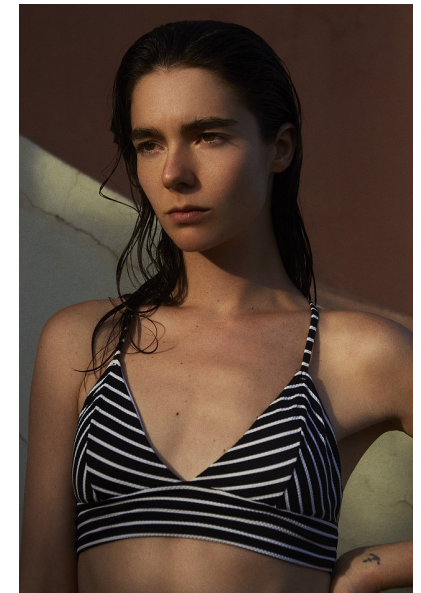

MANON O

HEIGHT 5'10" BUST 32" A WAIST 26" HIPS 36" SHOE 6 UK
HAIR DARK BROWN EYES BROWN

PROFILE

MODEL MANAGEMENT LTD

Profile Model Management - 21 Little Portland Street, 1st Floor - LONDON
W1W8BT Tel : +44 20 7836 5282