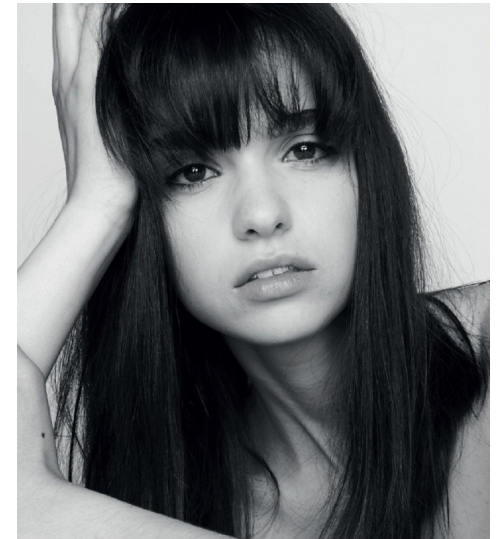

JOANA CRUZ

HEIGHT 5'9.5" BUST 31.5" WAIST 23.5" HIPS 35" SHOE 6.5 UK
HAIR DARK BROWN EYES BROWN

PROFILE

MODEL MANAGEMENT LTD

Profile Model Management - 21 Little Portland Street, 1st Floor - LONDON

W1W8BT Tel : +44 20 7836 5282