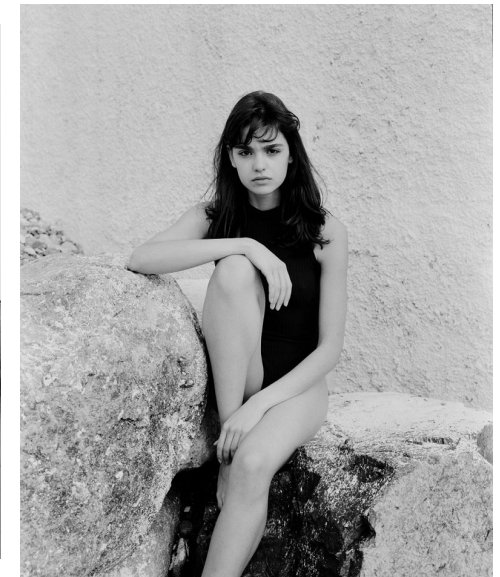

JOANA CRUZ

HEIGHT 5'9.5" BUST 31.5" WAIST 23.5" HIPS 35" SHOE 6.5 UK
HAIR DARK BROWN EYES BROWN

PROFILE MODELS