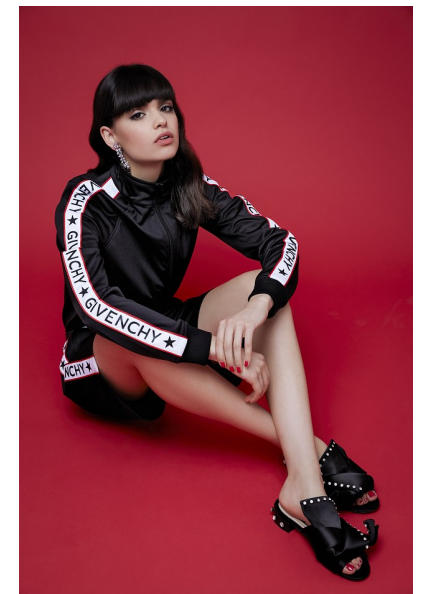

JOANA CRUZ

HEIGHT 5'9.5" BUST 31.5" WAIST 23.5" HIPS 35" SHOE 6.5 UK
HAIR DARK BROWN EYES BROWN

PROFILE

MODEL MANAGEMENT LTD

Profile Model Management - 21 Little Portland Street, 1st Floor - LONDON

W1W8BT Tel : +44 20 7836 5282