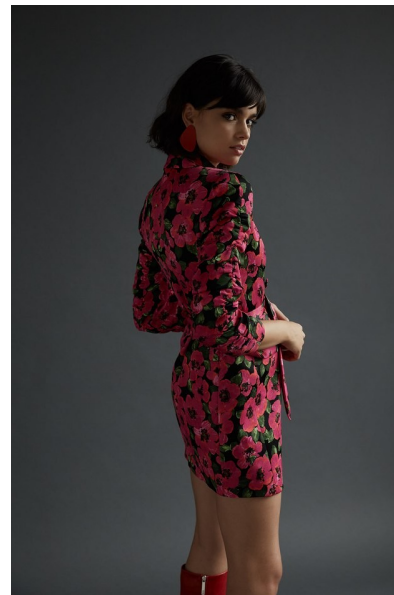

JOANA CRUZ

HEIGHT 5'9.5" BUST 31.5" WAIST 23.5" HIPS 35" SHOE 6.5 UK
HAIR DARK BROWN EYES BROWN

PROFILE MODELS