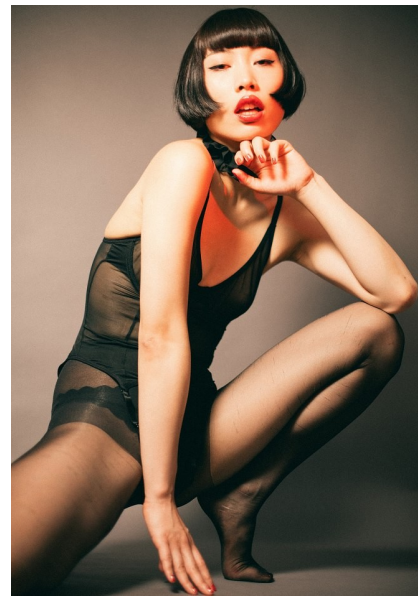

SARAH HARE

HEIGHT 5'5" BUST 32" B WAIST 25" HIPS 34" SHOE 4 UK HAIR BLACK
EYES BROWN

PROFILE

MODEL MANAGEMENT LTD

Profile Model Management - 21 Little Portland Street, 1st Floor - LONDON

W1W8BT Tel : +44 20 7836 5282