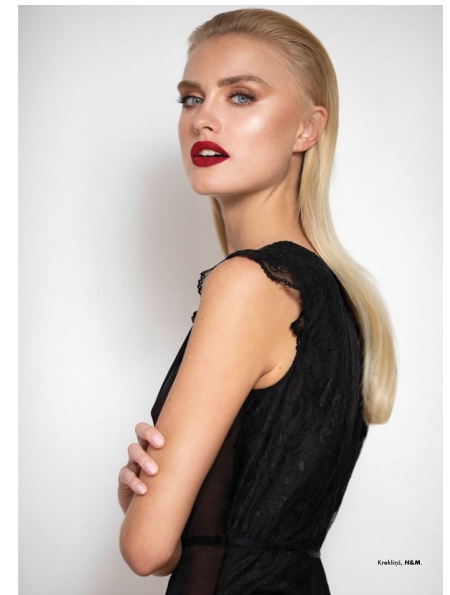

ALBERTE VALENTINE

HEIGHT 5'9" BUST 32" WAIST 24" HIPS 34.5" SHOE 5 UK
HAIR BLONDE EYES GREEN

PROFILE

MODEL MANAGEMENT LTD

Profile Model Management - 21 Little Portland Street, 1st Floor - LONDON
W1W8BT Tel : +44 20 7836 5282