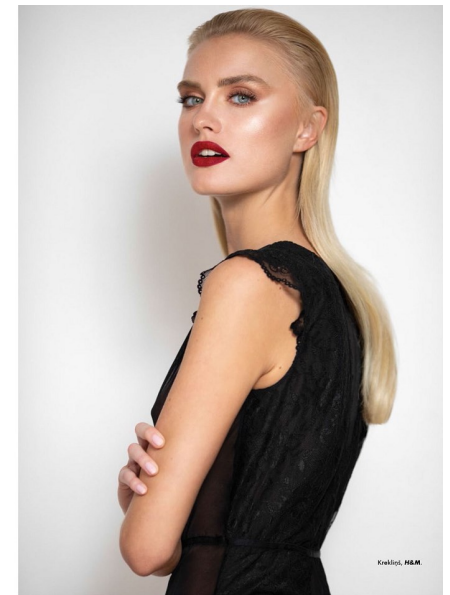

ALBERTE VALENTINE

HEIGHT 5'9" BUST 32" WAIST 24" HIPS 34.5" SHOE 5 UK
HAIR BLONDE EYES GREEN

PROFILE

MODEL MANAGEMENT LTD

Profile Model Management - 21 Little Portland Street, 1st Floor - LONDON
W1W8BT Tel : +44 20 7836 5282