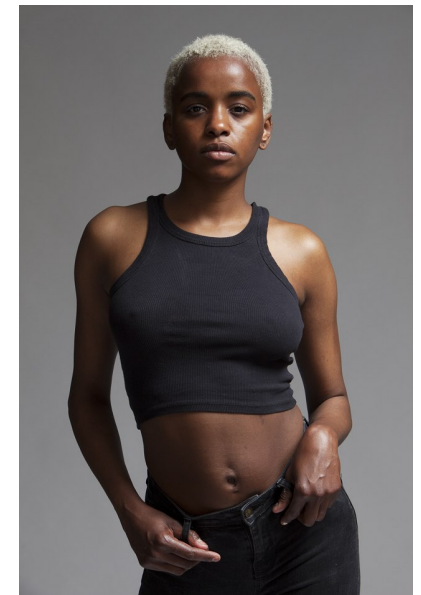

SHANNI THORPE

HEIGHT 5'10" BUST 32" A WAIST 24" HIPS 34" SHOE 8 UK HAIR DARK  
BROWN EYES BROWN

PROFILE MODELS