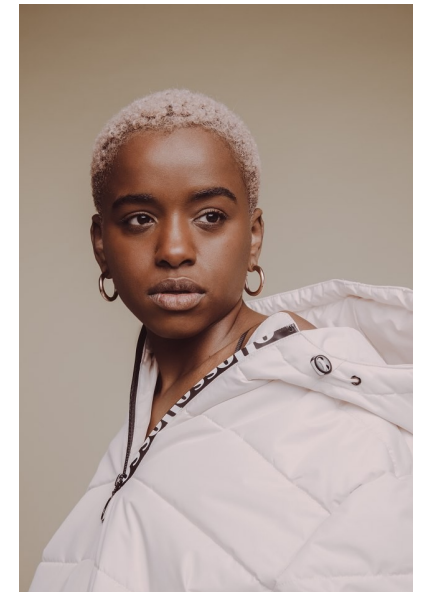

SHANNI THORPE

HEIGHT 5'10" BUST 32" A WAIST 24" HIPS 34" SHOE 8 UK HAIR DARK  
BROWN EYES BROWN

PROFILE MODELS