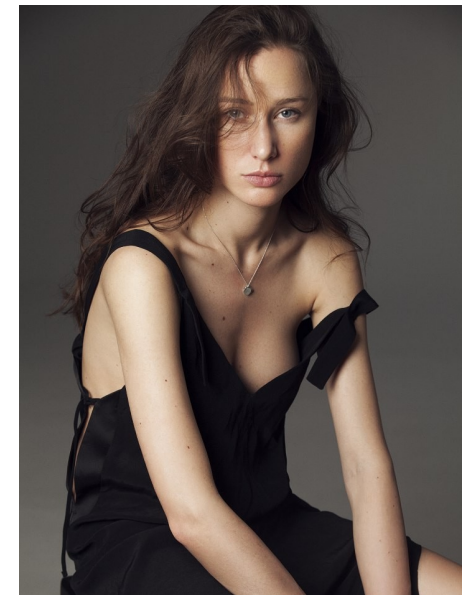

GEORGINA KOOIJ

HEIGHT 5'9.5" BUST 33.5" B WAIST 24.5" HIPS 35.5" SHOE 6 UK  
HAIR BROWN EYES BLUE

PROFILE MODELS