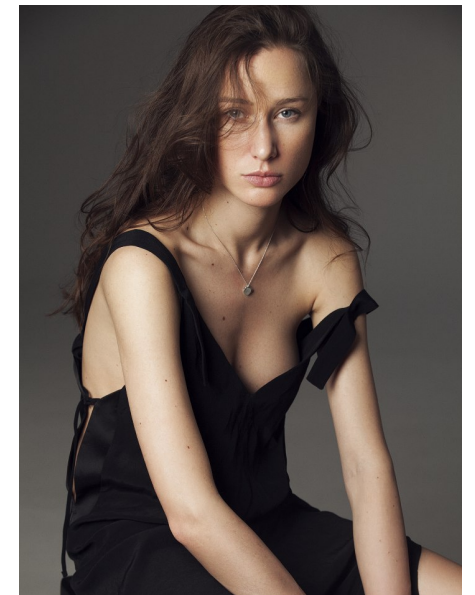

## GEORGINA KOOIJ

HEIGHT 5'9.5" BUST 33.5" B WAIST 24.5" HIPS 35.5" SHOE 6 UK  
HAIR BROWN EYES BLUE