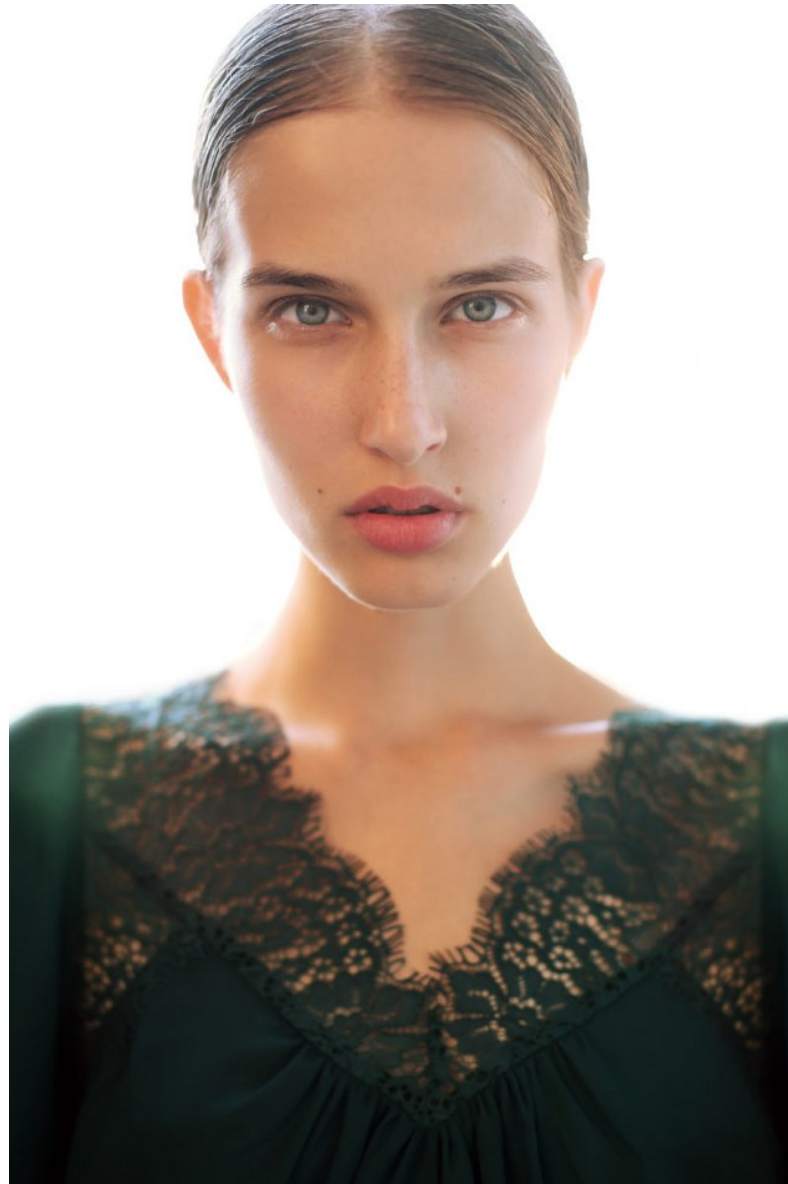

PROFILE

MODEL MANAGEMENT LTD

ALEKSANDRA KUCZYNSKA

HEIGHT 5'11.5" BUST 32" B WAIST 24.5" HIPS 35" SHOE 7 UK HAIR DARK BLONDE EYES BLUE/GREEN