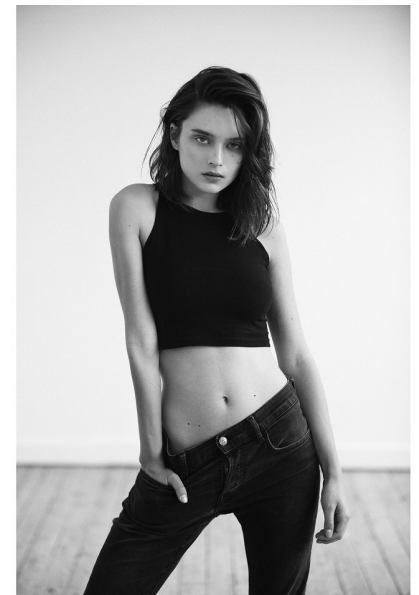

MARCIE

HEIGHT 5'8" BUST 33.5" B WAIST 23.5" HIPS 34.5" SHOE 5 UK
HAIR BROWN EYES GREEN

PROFILE

MODEL MANAGEMENT LTD

Profile Model Management - 21 Little Portland Street, 1st Floor - LONDON
W1W8BT Tel : +44 20 7836 5282