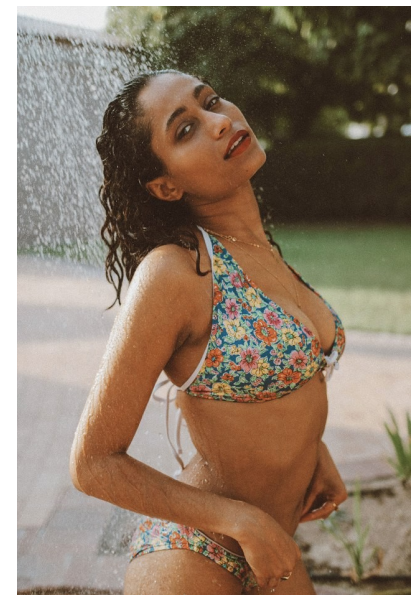

SOFIA ELHAJ

HEIGHT 5'8" BUST 32" DD WAIST 24" HIPS 34.5" SHOE 5 UK
HAIR DARK BROWN EYES HAZEL

PROFILE MODELS