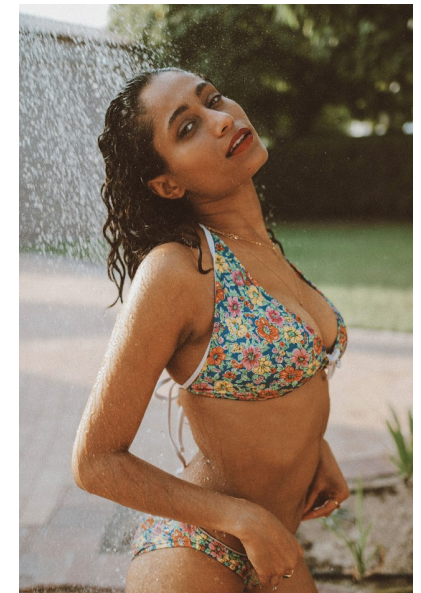

SOFIA ELHAJ

HEIGHT 5'8" BUST 32" DD WAIST 24" HIPS 34.5" SHOE 5 UK  
HAIR DARK BROWN EYES HAZEL