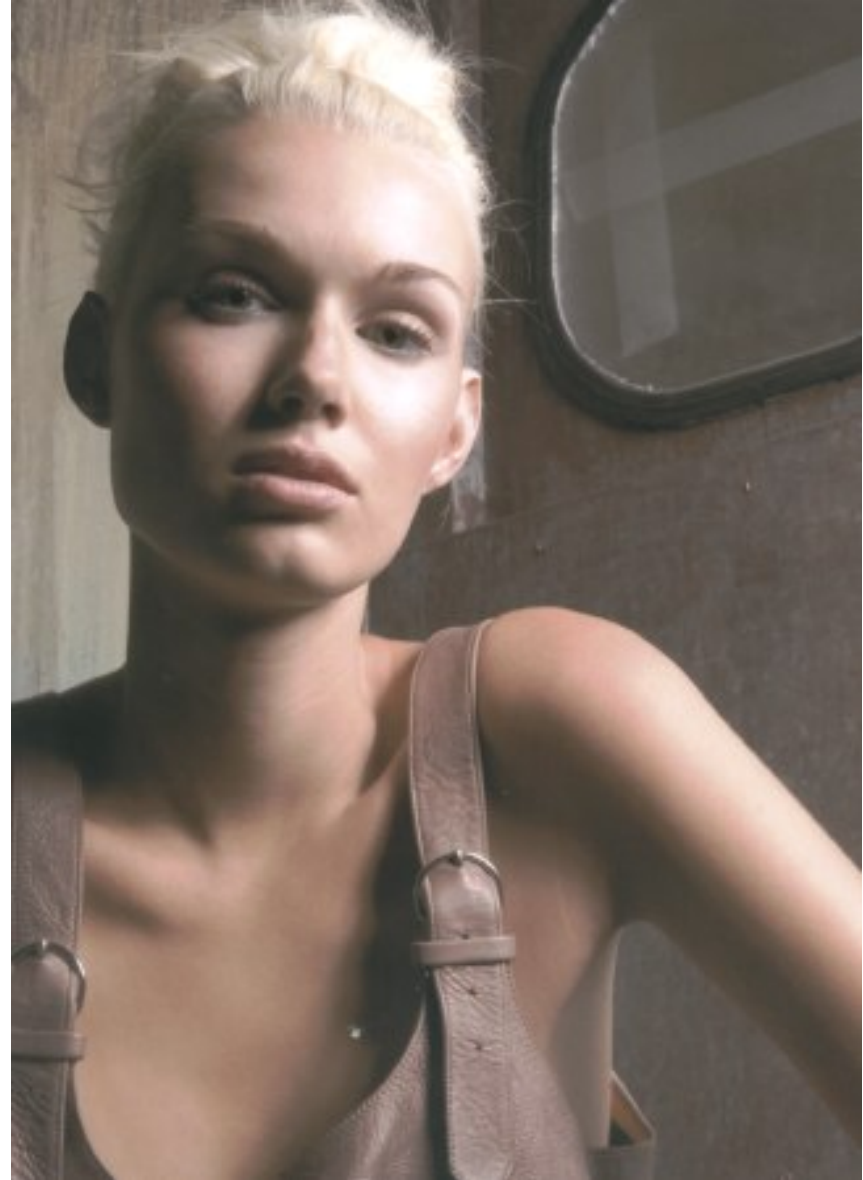

PROFILE

MODEL MANAGEMENT LTD

FRANZISKA

HEIGHT 5'11" BUST 32" WAIST 24.5" HIPS 35.5" SHOE 7 UK HAIR BLONDE EYES BLUE/GREY