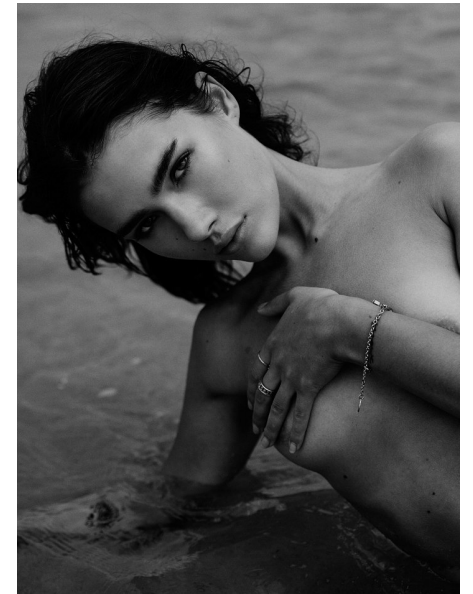

EDDA

HEIGHT 5'8" BUST 32.5" WAIST 22.5" HIPS 35" DRESS 6 UK SHOE 5
UK HAIR DARK BLONDE EYES BLUE

PROFILE MODELS