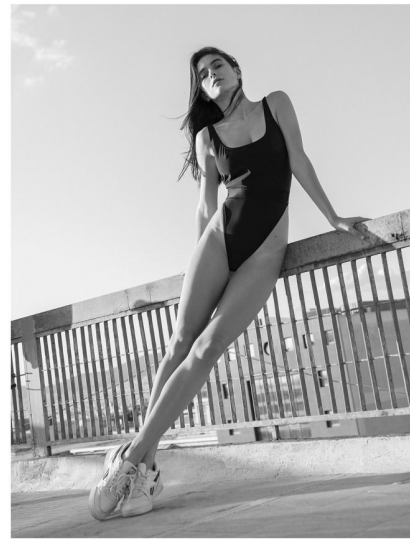

RALUCA BIDIAN

HEIGHT 5'11" BUST 33" C WAIST 23.5" HIPS 35.5" SHOE 6.5 UK
HAIR DARK BROWN EYES BROWN

PROFILE MODELS