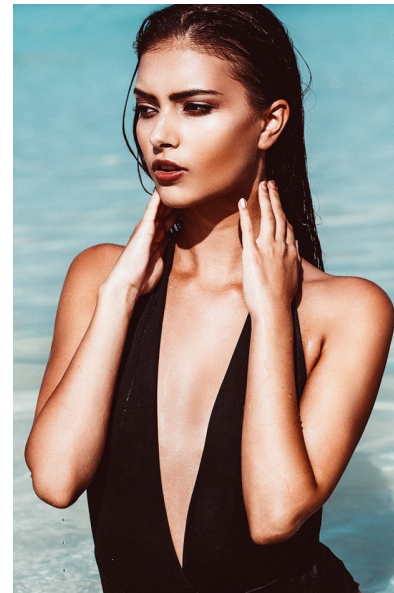

LAURA THERESA GRABL

HEIGHT 5'7" BUST 32.5" WAIST 25" HIPS 36" SHOE 4 UK
HAIR BROWN EYES BROWN

PROFILE

MODEL MANAGEMENT LTD

Profile Model Management - 21 Little Portland Street, 1st Floor - LONDON
W1W8BT Tel : +44 20 7836 5282