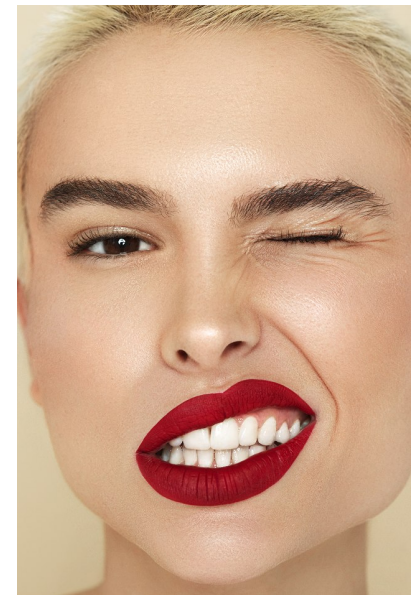

REBEKA ADAMS

HEIGHT 5'8.5" BUST 32" C/D WAIST 25" HIPS 35" SHOE 5 UK
HAIR BLONDE EYES BROWN

PROFILE

MODEL MANAGEMENT LTD

Profile Model Management - 21 Little Portland Street, 1st Floor - LONDON

W1W8BT Tel : +44 20 7836 5282