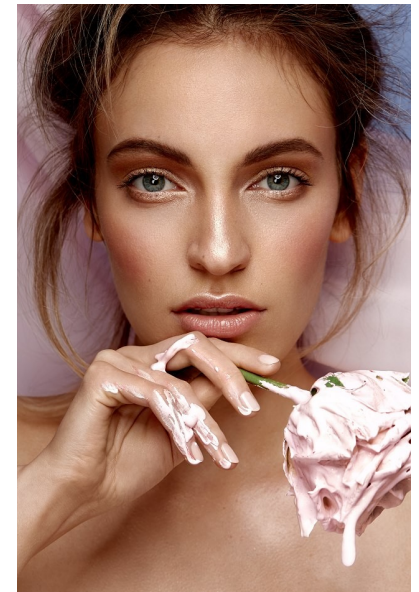

## LOVIS LENA LINZING

HEIGHT 5'7" BUST 33" B/C WAIST 23.5" HIPS 34.5" SHOE 7 UK  
HAIR BLONDE EYES BLUE/GREEN