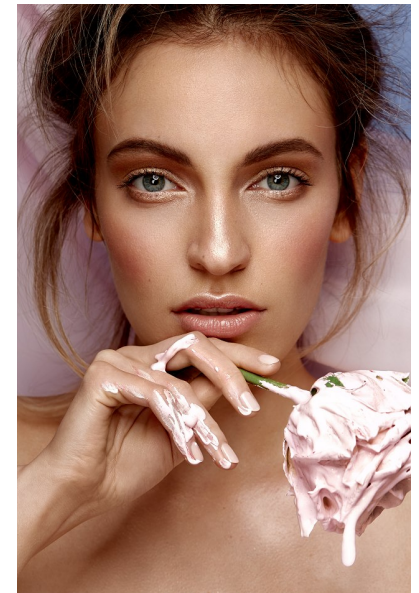

LOVIS LENA LINZING

HEIGHT 5'7" BUST 33" B/C WAIST 23.5" HIPS 34.5" SHOE 7 UK
HAIR BLONDE EYES BLUE/GREEN

PROFILE

MODEL MANAGEMENT LTD

Profile Model Management - 21 Little Portland Street, 1st Floor - LONDON
W1W8BT Tel : +44 20 7836 5282