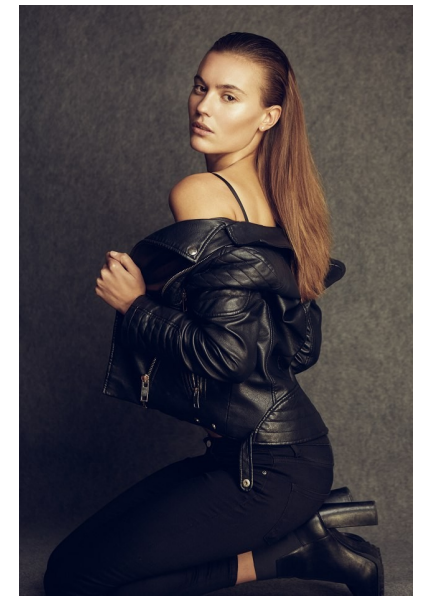

## CARLA GRELIER

HEIGHT 5'9.5" BUST 31.5" WAIST 24.5" HIPS 36" SHOE 7 UK  
HAIR LIGHT BROWN EYES BROWN