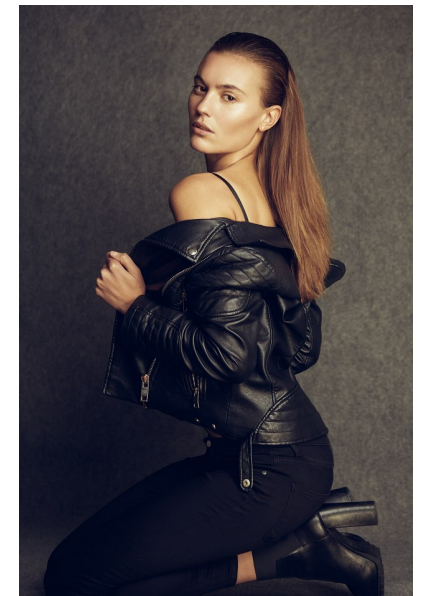

## CARLA GRELIER

HEIGHT 5'9.5" BUST 31.5" WAIST 24.5" HIPS 36" SHOE 7 UK  
HAIR LIGHT BROWN EYES BROWN