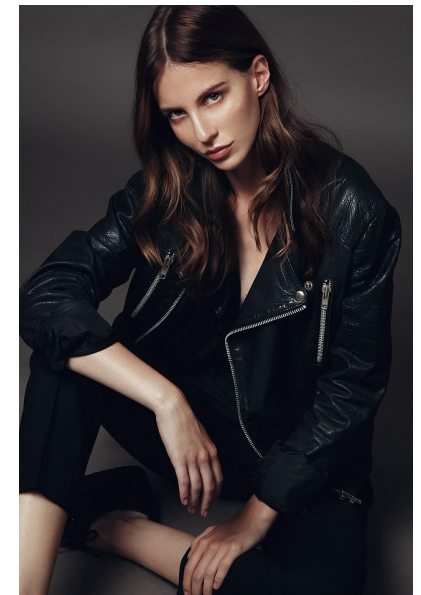

MARIA MATAKOVA

HEIGHT 5'11" BUST 32.5" WAIST 23" HIPS 36" DRESS 8 UK SHOE 5
UK HAIR BROWN EYES BROWN

PROFILE

MODEL MANAGEMENT LTD

Profile Model Management - 21 Little Portland Street, 1st Floor - LONDON
W1W8BT Tel : +44 20 7836 5282