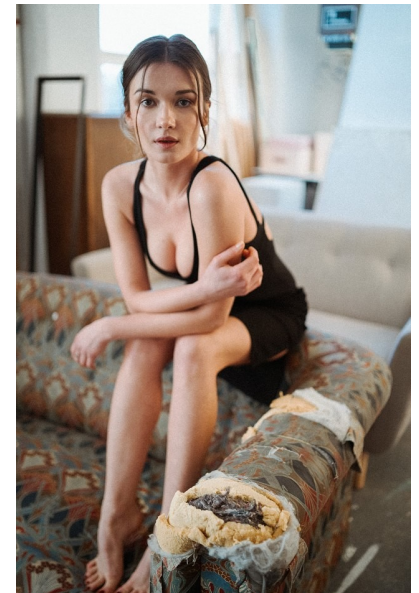

TATI

HEIGHT 5'9.5" BUST 34" C WAIST 25" HIPS 35" SHOE 6 UK  
HAIR BROWN EYES BROWN

PROFILE MODELS