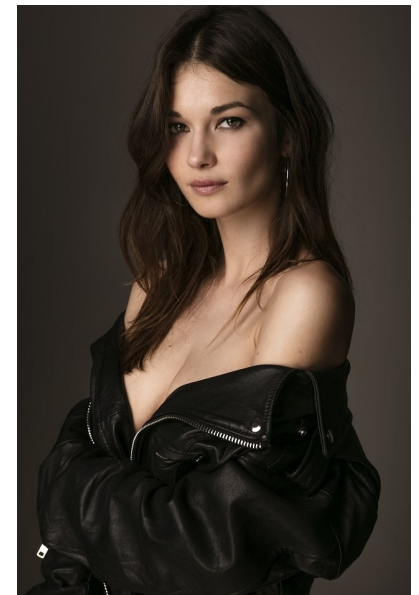

TATI

HEIGHT 5'9.5" BUST 34" C WAIST 25" HIPS 35" SHOE 6 UK  
HAIR BROWN EYES BROWN

PROFILE MODELS