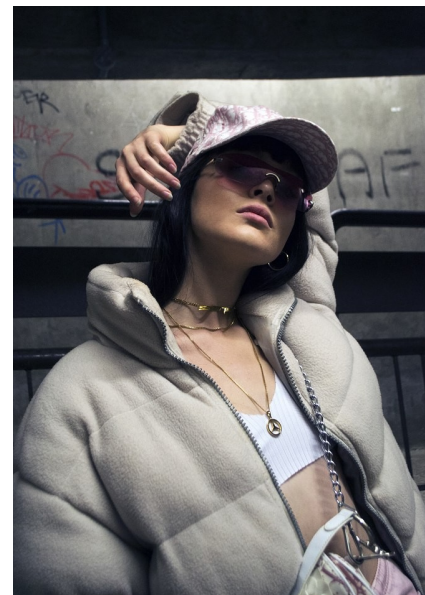

## GENEVIEVE POTGIETER

HEIGHT 5'11" BUST 34" A WAIST 25.5" HIPS 35" SHOE 6.5 UK  
HAIR DARK BROWN EYES GREEN