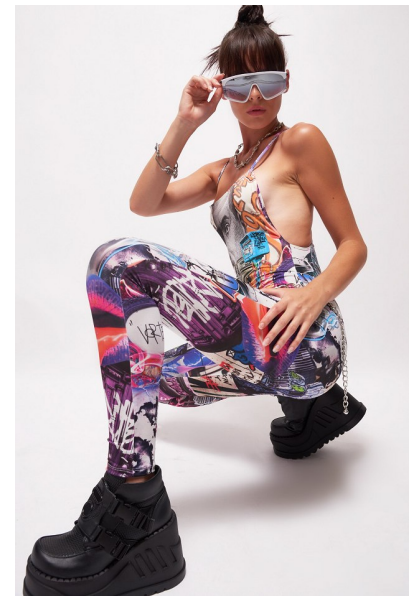

## GENEVIEVE POTGIETER

HEIGHT 5'11" BUST 34" A WAIST 25.5" HIPS 35" SHOE 6.5 UK  
HAIR DARK BROWN EYES GREEN