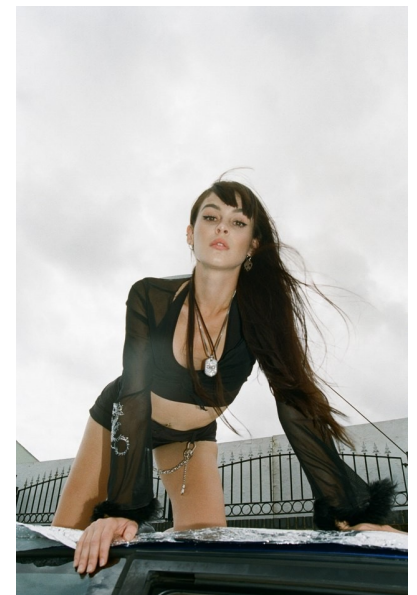

## GENEVIEVE POTGIETER

HEIGHT 5'11" BUST 34" A WAIST 25.5" HIPS 35" SHOE 6.5 UK  
HAIR DARK BROWN EYES GREEN