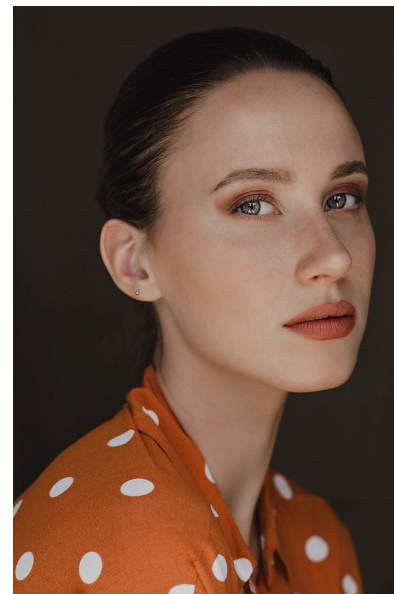

ELISKA M

HEIGHT 5'11" BUST 32" B WAIST 25" HIPS 35" SHOE 6.5 UK  
HAIR BROWN EYES GREEN

PROFILE

MODEL MANAGEMENT LTD

Profile Model Management - 21 Little Portland Street, 1st Floor - LONDON  
W1W8BT Tel : +44 20 7836 5282