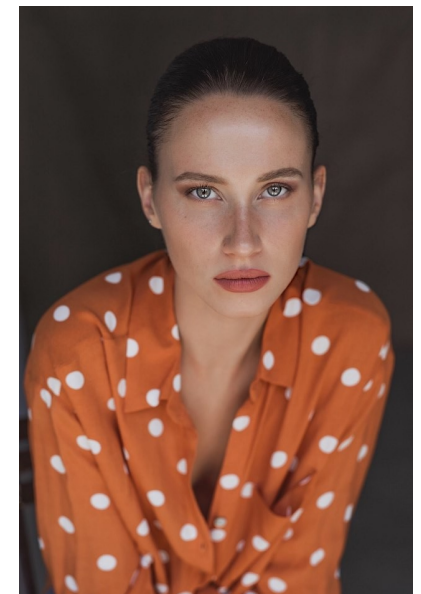

ELISKA M

HEIGHT 5'11" BUST 32" B WAIST 25" HIPS 35" SHOE 6.5 UK  
HAIR BROWN EYES GREEN

PROFILE

MODEL MANAGEMENT LTD

Profile Model Management - 21 Little Portland Street, 1st Floor - LONDON  
W1W8BT Tel : +44 20 7836 5282