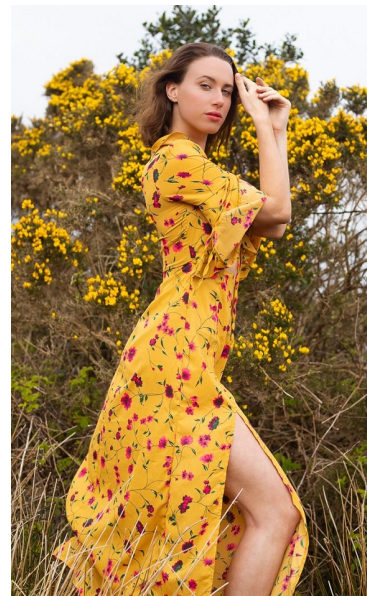

ELISKA M

HEIGHT 5'11" BUST 32" B WAIST 25" HIPS 35" SHOE 6.5 UK  
HAIR BROWN EYES GREEN

PROFILE

MODEL MANAGEMENT LTD

Profile Model Management - 21 Little Portland Street, 1st Floor - LONDON  
W1W8BT Tel : +44 20 7836 5282