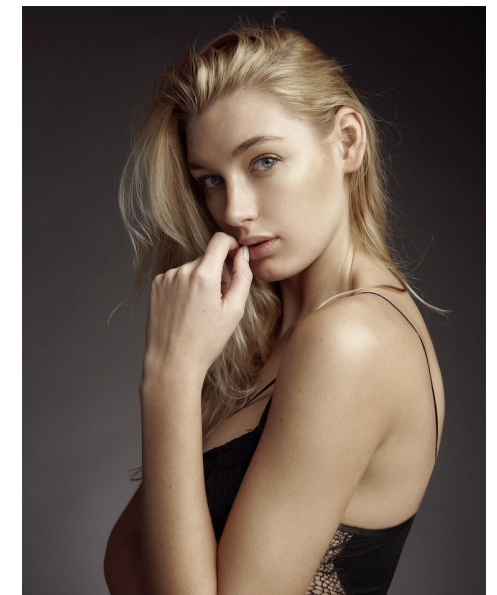

DAIVA .

HEIGHT 5'11" BUST 34.5" B WAIST 25" HIPS 36" SHOE 6.5 UK
HAIR BLONDE EYES BLUE

PROFILE
MODEL MANAGEMENT LTD

Profile Model Management - 21 Little Portland Street, 1st Floor - LONDON
W1W8BT Tel : +44 20 7836 5282