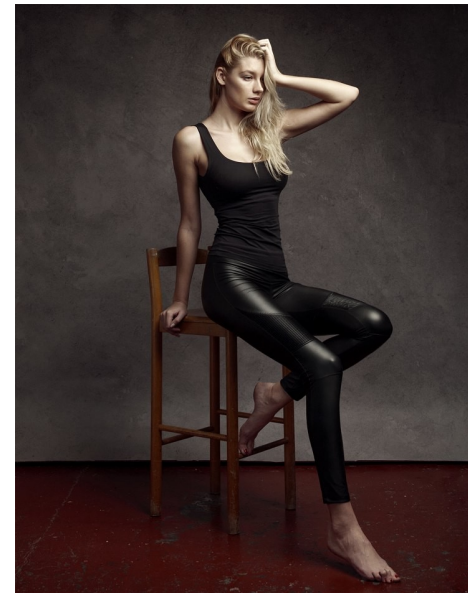

DAIVA .

HEIGHT 5'11" BUST 34.5" B WAIST 25" HIPS 36" SHOE 6.5 UK
HAIR BLONDE EYES BLUE

PROFILE
MODEL MANAGEMENT LTD

Profile Model Management - 21 Little Portland Street, 1st Floor - LONDON
W1W8BT Tel : +44 20 7836 5282