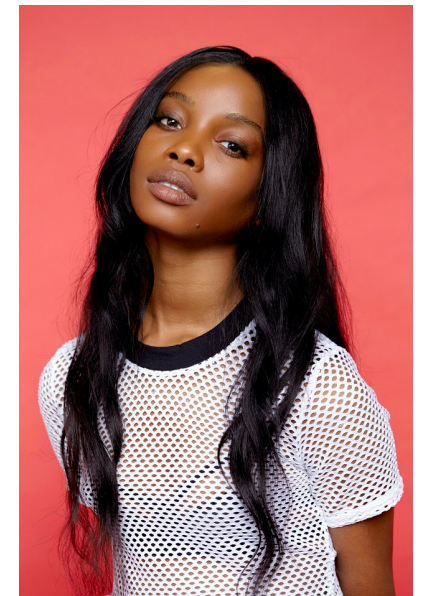

## ANGEL .

HEIGHT 5'10.5" BUST 31" A WAIST 22.5" HIPS 33" SHOE 6.5 UK  
HAIR BLACK EYES BROWN