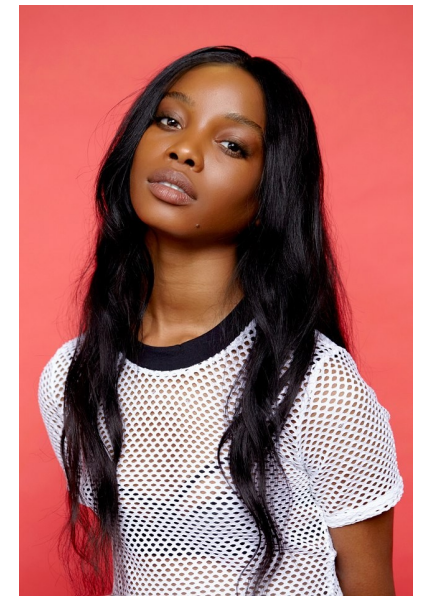

## ANGEL

HEIGHT 5'10.5" BUST 31" A WAIST 22.5" HIPS 33" SHOE 6.5 UK  
HAIR BLACK EYES BROWN