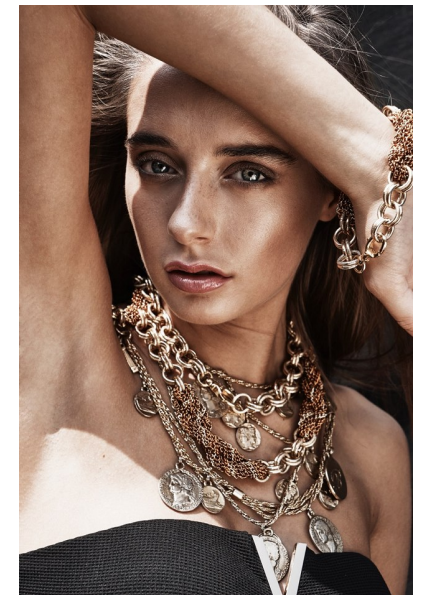

LILY FLYNN

HEIGHT 5'11" BUST 32" B WAIST 24" HIPS 35" SHOE 6.5 UK  
HAIR BLONDE EYES BLUE