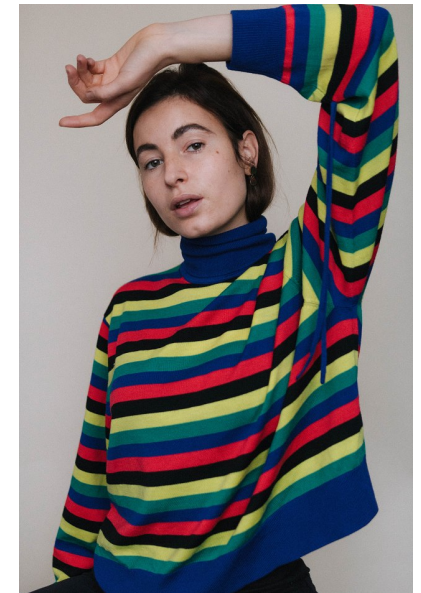

EMILY FIANDER

HEIGHT 5'10" BUST 32" B WAIST 24" HIPS 34" SHOE 6.5 UK  
HAIR BLONDE EYES BROWN