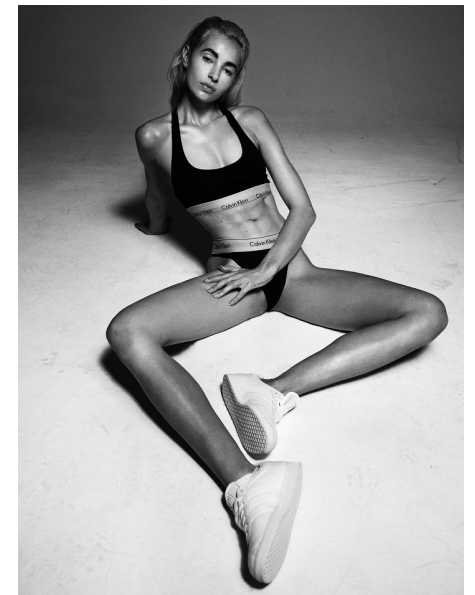

EMILY FIANDER

HEIGHT 5'10" BUST 32" B WAIST 24" HIPS 34" SHOE 6.5 UK  
HAIR BLONDE EYES BROWN