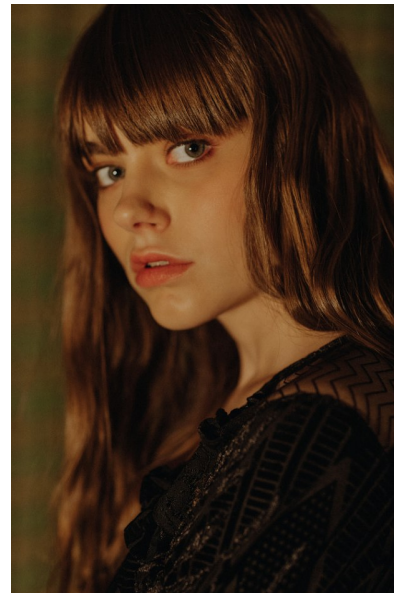

LEA VILLANI

HEIGHT 5'9.5" BUST 31.5" B WAIST 23.5" HIPS 35" HAIR BLONDE
VENETIAN EYES BLUE

PROFILE
MODEL MANAGEMENT LTD

Profile Model Management - 21 Little Portland Street, 1st Floor - LONDON
W1W8BT Tel : +44 20 7836 5282