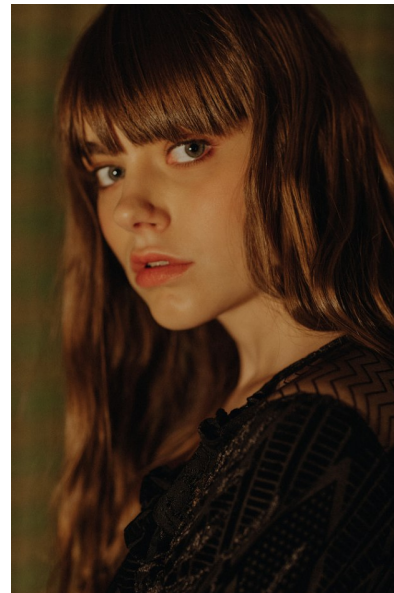

LEA VILLANI

HEIGHT 5'9.5" BUST 31.5" B WAIST 23.5" HIPS 35" HAIR BLONDE
VENETIAN EYES BLUE

PROFILE MODELS