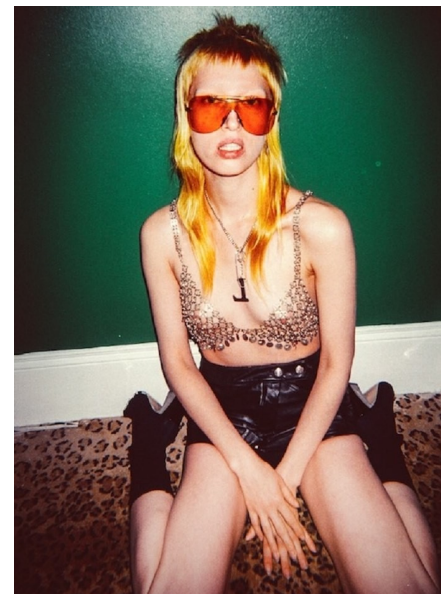

LEKSI OLSEN

HEIGHT 5'9.5" BUST 31" WAIST 24" HIPS 35.5" SHOE 6 UK
HAIR RED EYES BLUE

PROFILE

MODEL MANAGEMENT LTD

Profile Model Management - 21 Little Portland Street, 1st Floor - LONDON
W1W8BT Tel : +44 20 7836 5282