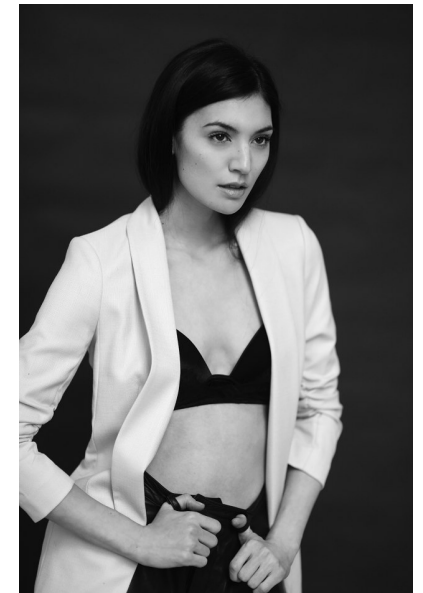

KATIE M

HEIGHT 5'9" BUST 32" B WAIST 24" HIPS 35" SHOE 6 UK
HAIR BLACK EYES BROWN

PROFILE

MODEL MANAGEMENT LTD

Profile Model Management - 21 Little Portland Street, 1st Floor - LONDON
W1W8BT Tel : +44 20 7836 5282