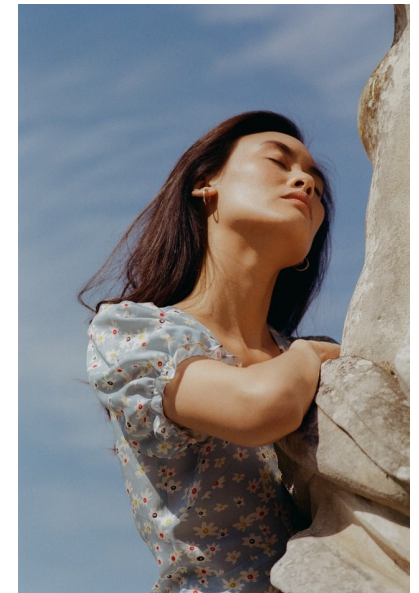

## ALINE KITTIPHANH

HEIGHT 5'8" BUST 31" WAIST 24" HIPS 34.5" SHOE 6 UK  
HAIR BROWN EYES BROWN