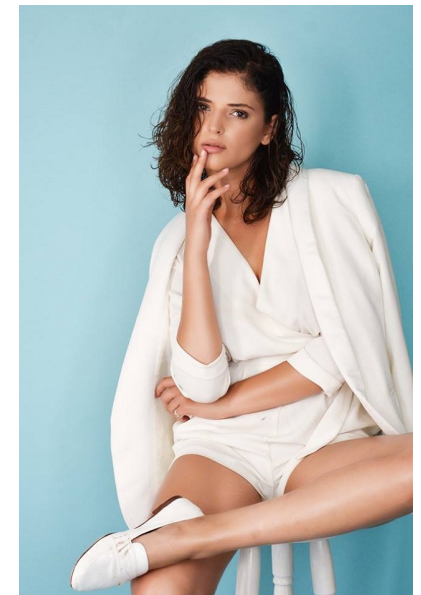

KILLA RIOJA

HEIGHT 5'8.5" BUST 32" D WAIST 25.5" HIPS 36" SHOE 6.5 UK
HAIR BROWN EYES BROWN

PROFILE

MODEL MANAGEMENT LTD

Profile Model Management - 21 Little Portland Street, 1st Floor - LONDON
W1W8BT Tel : +44 20 7836 5282