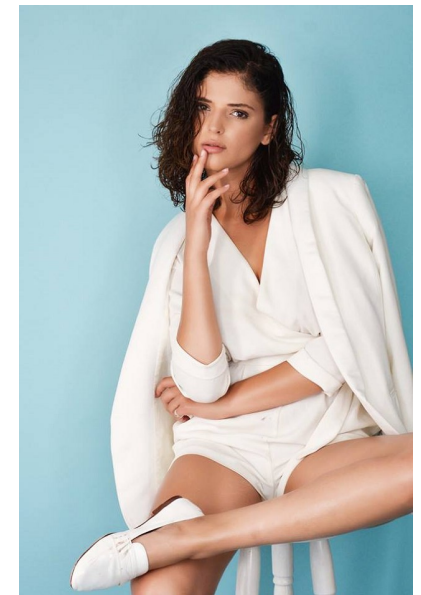

## KILLA RIOJA

HEIGHT 5'8.5" BUST 32" D WAIST 25.5" HIPS 36" SHOE 6.5 UK  
HAIR BROWN EYES BROWN