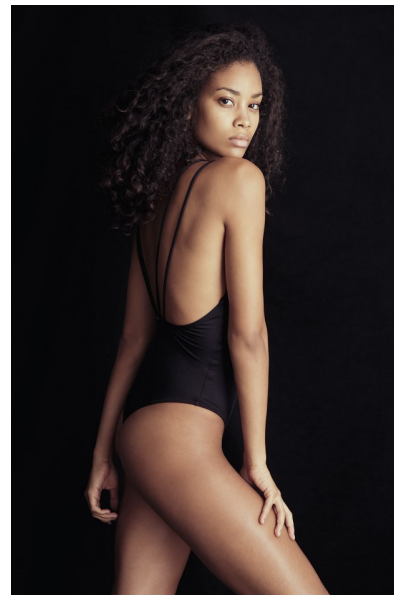

CINDY

HEIGHT 5'9.5" BUST 33" B WAIST 25" HIPS 36" SHOE 5 UK
HAIR BROWN EYES BROWN

PROFILE

MODEL MANAGEMENT LTD

Profile Model Management - 21 Little Portland Street, 1st Floor - LONDON
W1W8BT Tel : +44 20 7836 5282