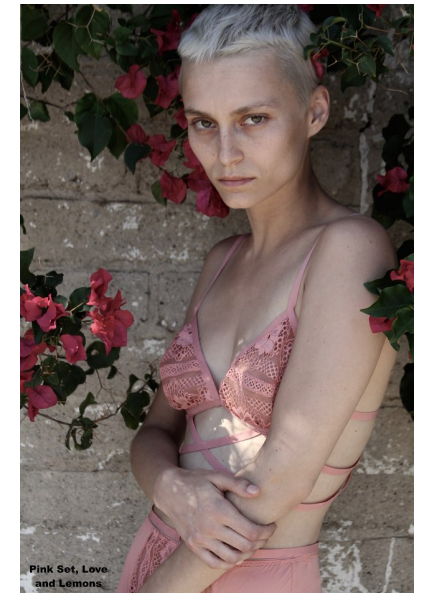

ALEX B

HEIGHT 5'8" BUST 32" C WAIST 24" HIPS 35" SHOE 5 UK  
HAIR BLONDE EYES GREEN