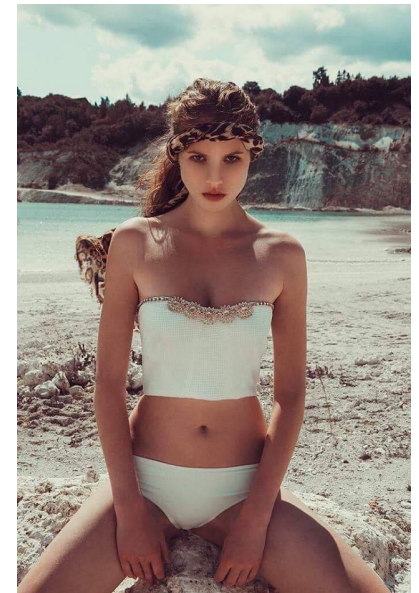

CECILIA LOEIE - ANDERSEN

HEIGHT 5'10.5" BUST 32" C WAIST 24.5" HIPS 35" SHOE 6.5 UK
HAIR AUBURN RED EYES HAZEL

PROFILE

MODEL MANAGEMENT LTD

Profile Model Management - 21 Little Portland Street, 1st Floor - LONDON
W1W8BT Tel : +44 20 7836 5282