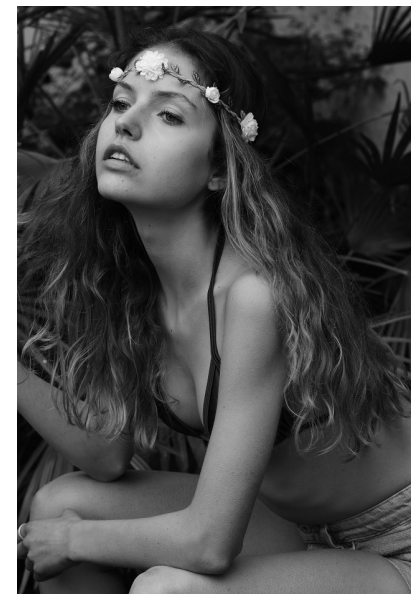

ELISA .

HEIGHT 5'9.5" BUST 31.5" B WAIST 24.5" HIPS 34" SHOE 6.5 UK
HAIR BLONDE EYES BLUE

PROFILE

MODEL MANAGEMENT LTD

Profile Model Management - 21 Little Portland Street, 1st Floor - LONDON
W1W8BT Tel : +44 20 7836 5282