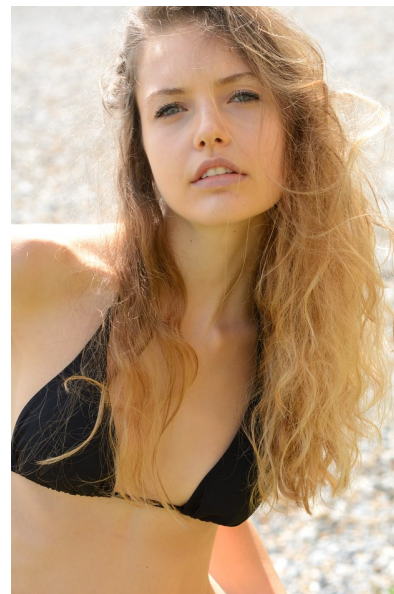

ELISA .

HEIGHT 5'9.5" BUST 31.5" B WAIST 24.5" HIPS 34" SHOE 6.5 UK
HAIR BLONDE EYES BLUE

PROFILE

MODEL MANAGEMENT LTD

Profile Model Management - 21 Little Portland Street, 1st Floor - LONDON
W1W8BT Tel : +44 20 7836 5282