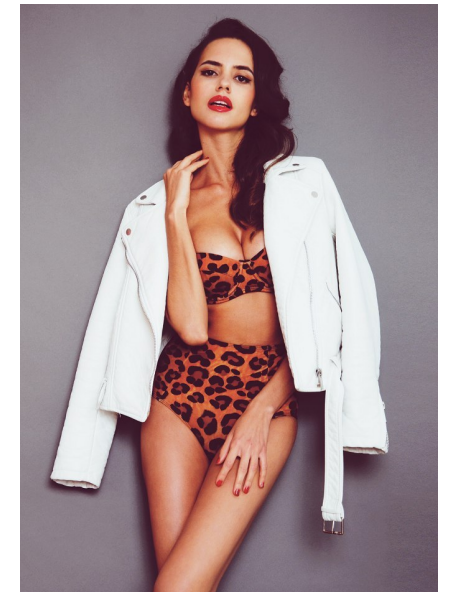

KARLA

HEIGHT 5'9.5" BUST 34" WAIST 24" HIPS 34.5" SHOE 6.5 UK  
HAIR BROWN EYES BROWN