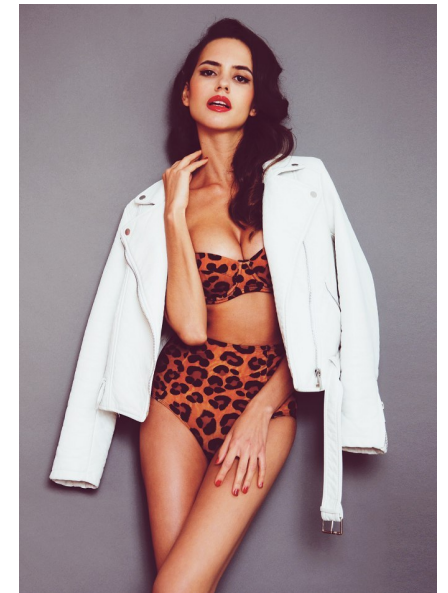

KARLA

HEIGHT 5'9.5" BUST 34" WAIST 24" HIPS 34.5" SHOE 6.5 UK  
HAIR BROWN EYES BROWN