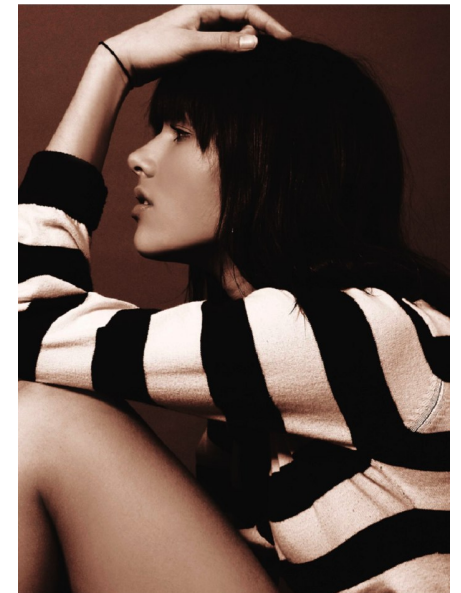

FELYN

HEIGHT 5'11" BUST 34" B WAIST 23.5" HIPS 36" SHOE 6.5 UK  
HAIR BROWN EYES BROWN

PROFILE

MODEL MANAGEMENT LTD

Profile Model Management - 21 Little Portland Street, 1st Floor - LONDON  
W1W8BT Tel : +44 20 7836 5282