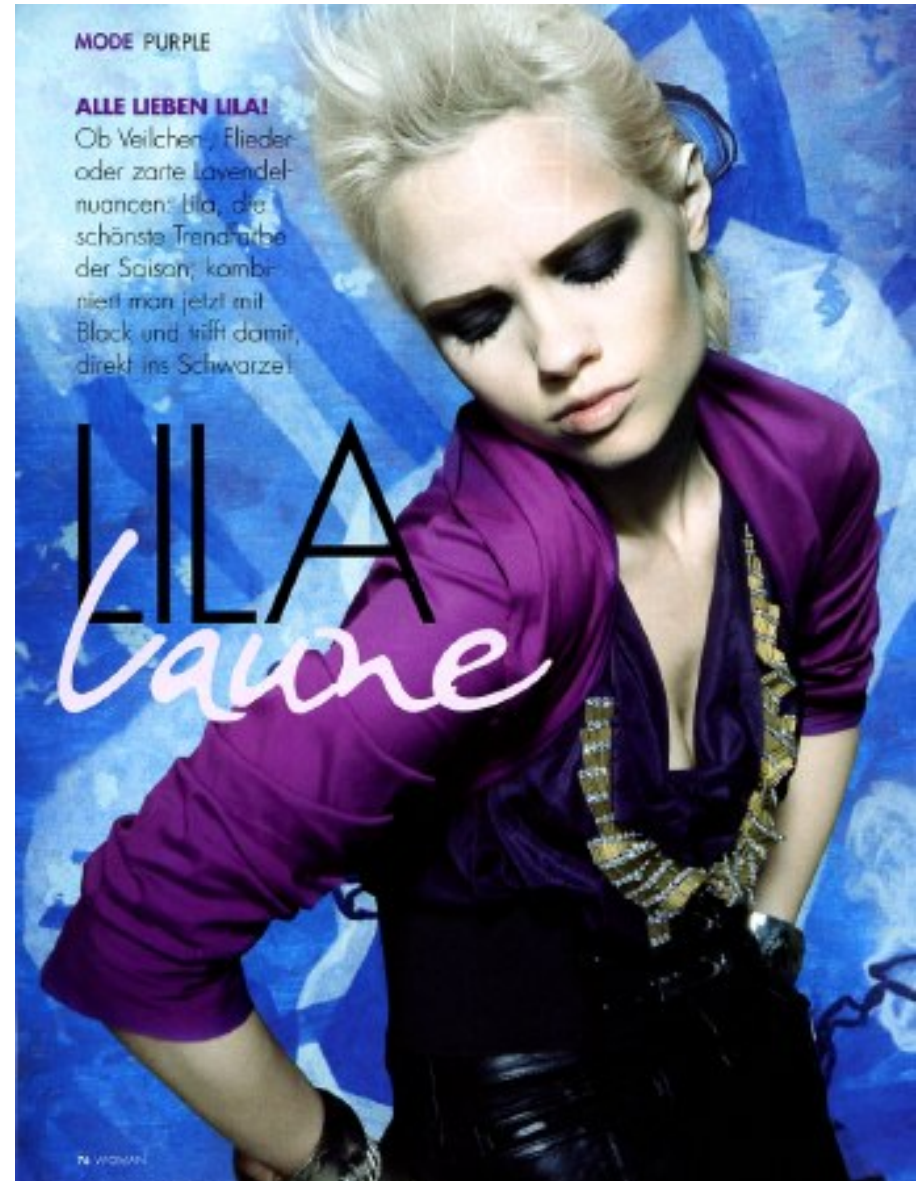

# PROFILE

MODEL MANAGEMENT LTD

SUZANNE STRUTT

HEIGHT 5'9" BUST 34" B WAIST 25" HIPS 34.5" SHOE 6.5 UK HAIR BLONDE EYES BLUE