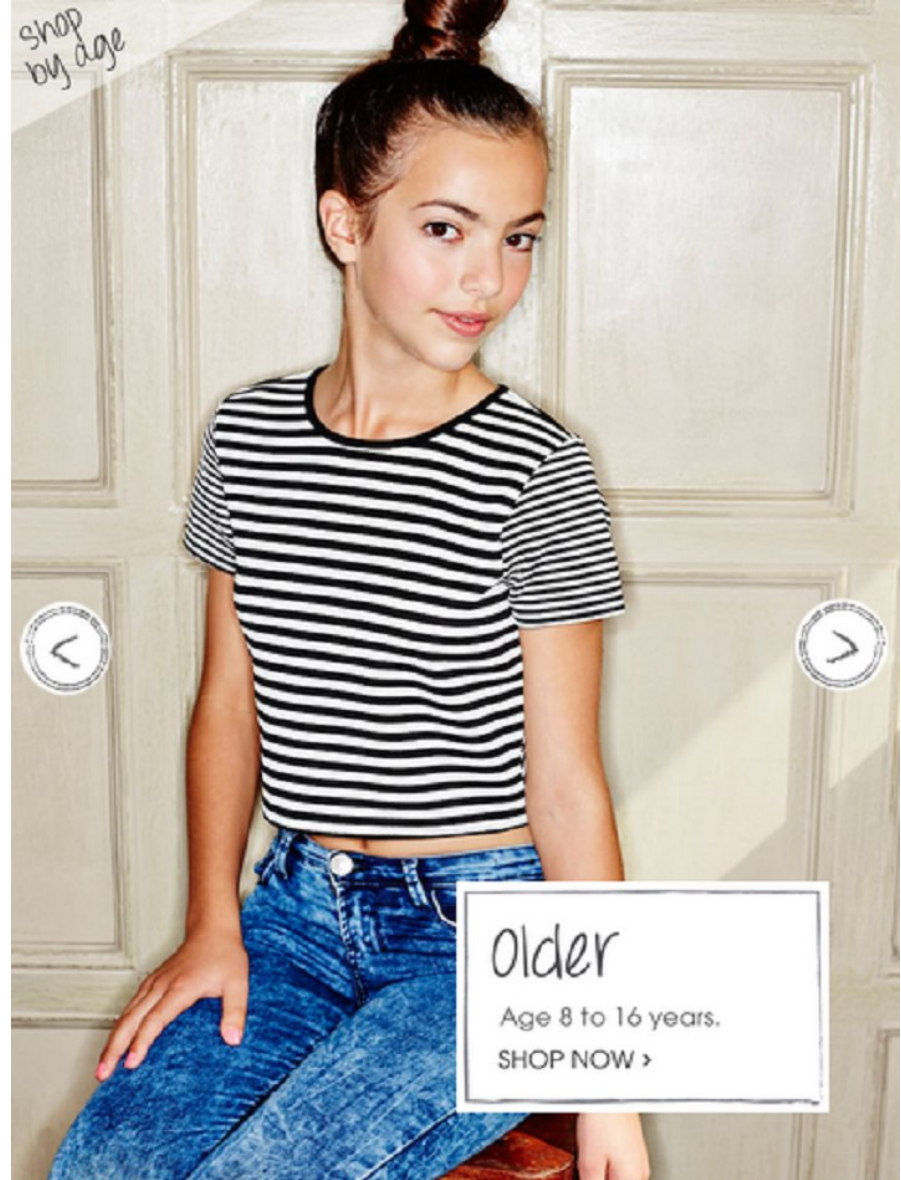

PROFILE

MODEL MANAGEMENT LTD

GEORGIA OWENS

HEIGHT 5'6.5" WAIST 23" HIPS 35" SHOE 6.5 UK HAIR BROWN EYES BROWN

PROFILE

MODEL MANAGEMENT LTD

GEORGIA OWENS

HEIGHT 5'6.5" WAIST 23" HIPS 35" SHOE 6.5 UK HAIR BROWN EYES BROWN