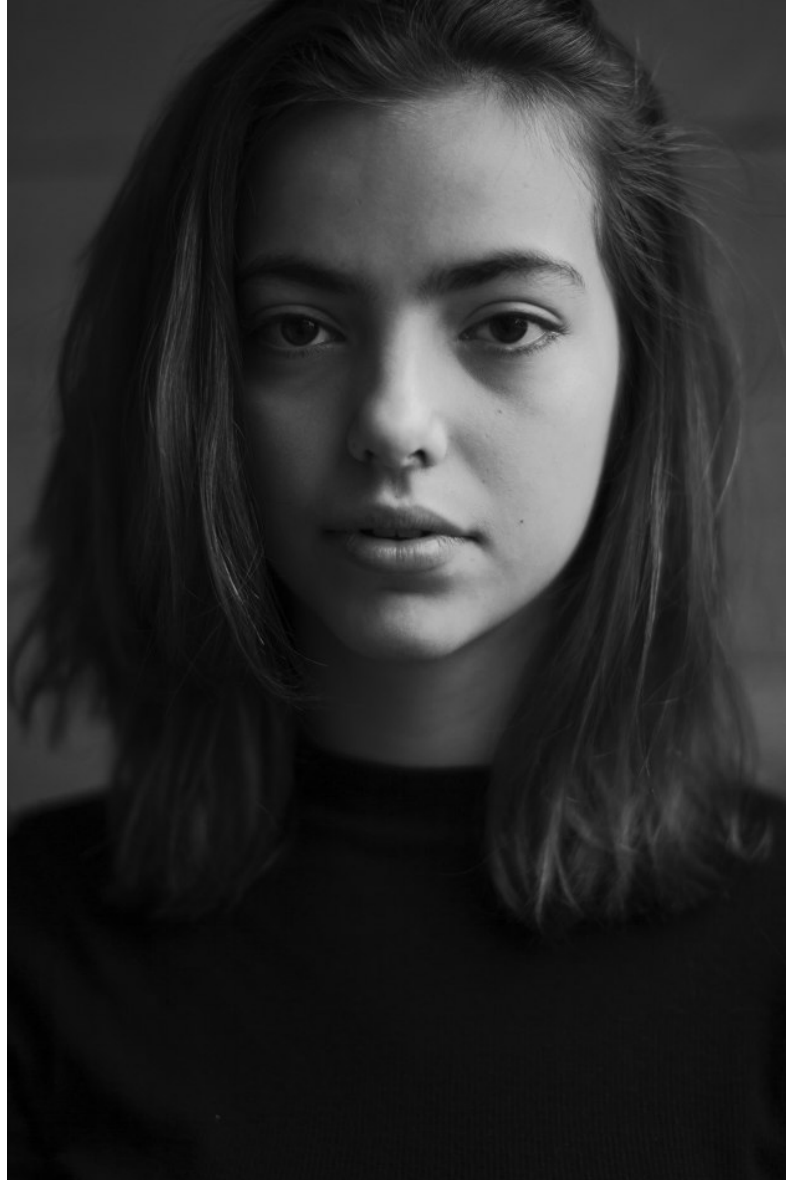

PROFILE

MODEL MANAGEMENT LTD

GEORGIA OWENS

HEIGHT 5'6.5" WAIST 23" HIPS 35" SHOE 6.5 UK HAIR BROWN EYES BROWN

PROFILE

MODEL MANAGEMENT LTD

GEORGIA OWENS

HEIGHT 5'6.5" WAIST 23" HIPS 35" SHOE 6.5 UK HAIR BROWN EYES BROWN

PROFILE

MODEL MANAGEMENT LTD

GEORGIA OWENS

HEIGHT 5'6.5" WAIST 23" HIPS 35" SHOE 6.5 UK HAIR BROWN EYES BROWN