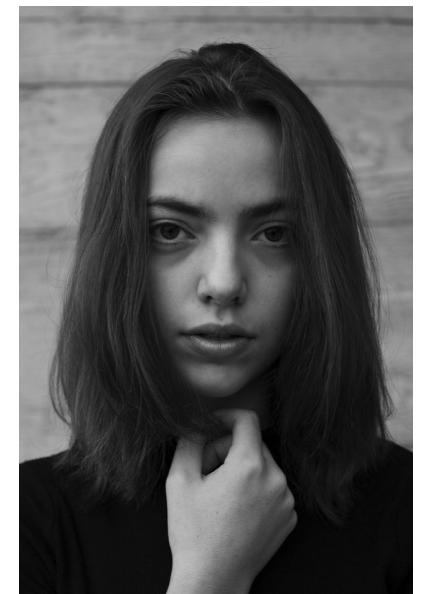

GEORGIA OWENS

HEIGHT 5'6.5" WAIST 23" HIPS 35" SHOE 6.5 UK HAIR BROWN
EYES BROWN

PROFILE

MODEL MANAGEMENT LTD

Profile Model Management - 21 Little Portland Street, 1st Floor - LONDON
W1W8BT Tel : +44 20 7836 5282