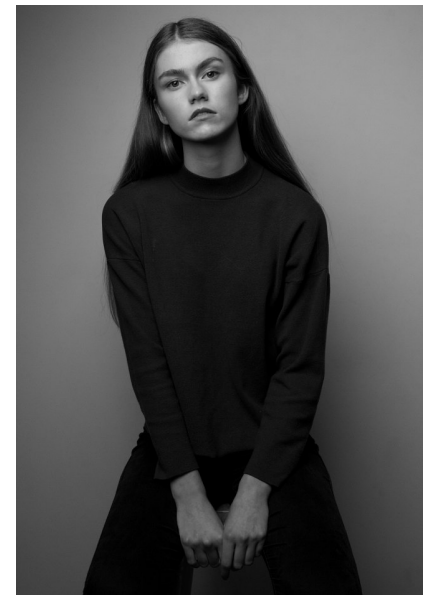

REBECCA

HEIGHT 5'8" BUST 33" B WAIST 25" HIPS 34" SHOE 6 UK
HAIR BROWN EYES BROWN

PROFILE
MODEL MANAGEMENT LTD

Profile Model Management - 21 Little Portland Street, 1st Floor - LONDON W1W8BT
Tel : +44 20 7836 5282