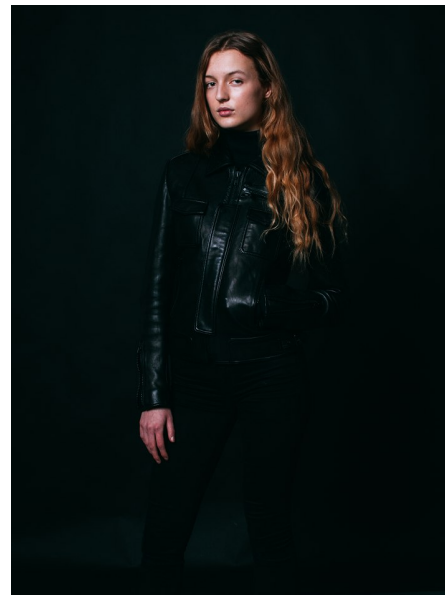

ALENA K

HEIGHT 5'10" BUST 33.5" B WAIST 25" HIPS 36" SHOE 6.5 UK
HAIR BROWN EYES HAZEL

PROFILE MODELS