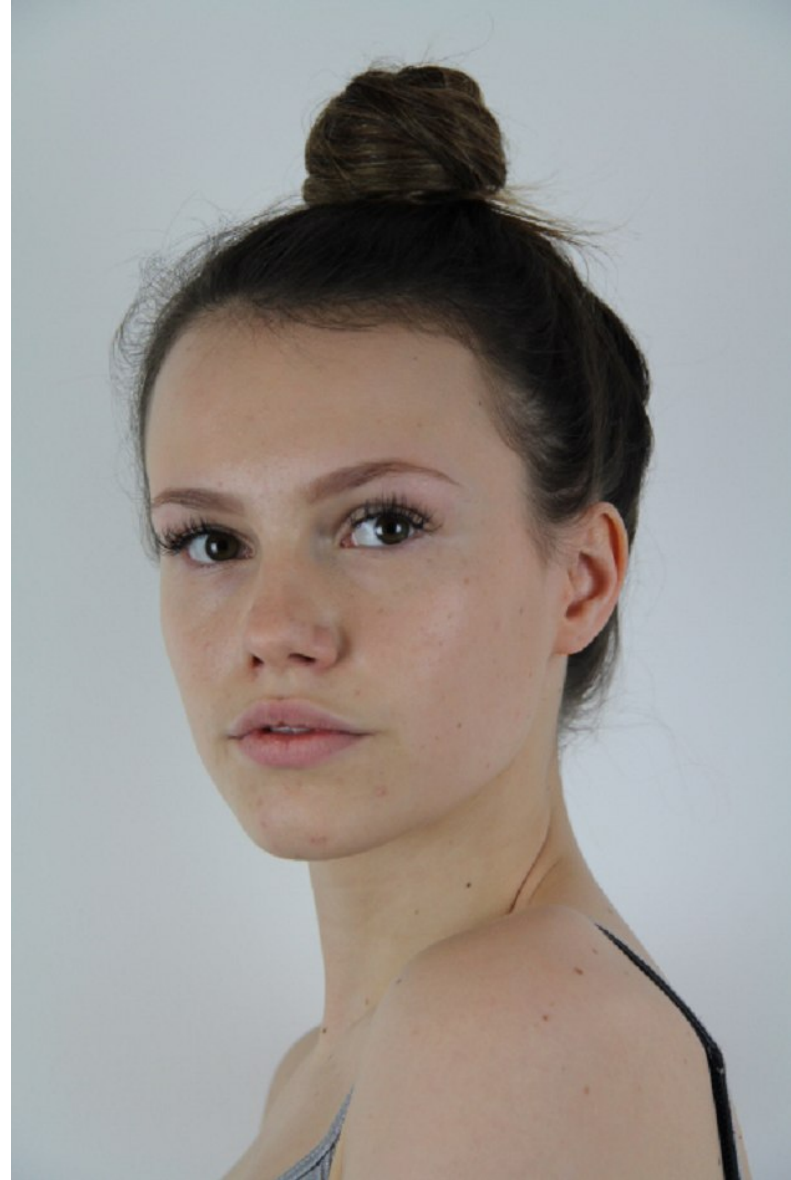

PROFILE

MODEL MANAGEMENT LTD

JADE RALPH

HEIGHT 5'6.5" BUST 32" C WAIST 25" HIPS 35" SHOE 4 UK HAIR BROWN EYES HAZEL

PROFILE

MODEL MANAGEMENT LTD

JADE RALPH

HEIGHT 5'6.5" BUST 32" C WAIST 25" HIPS 35" SHOE 4 UK HAIR BROWN EYES HAZEL