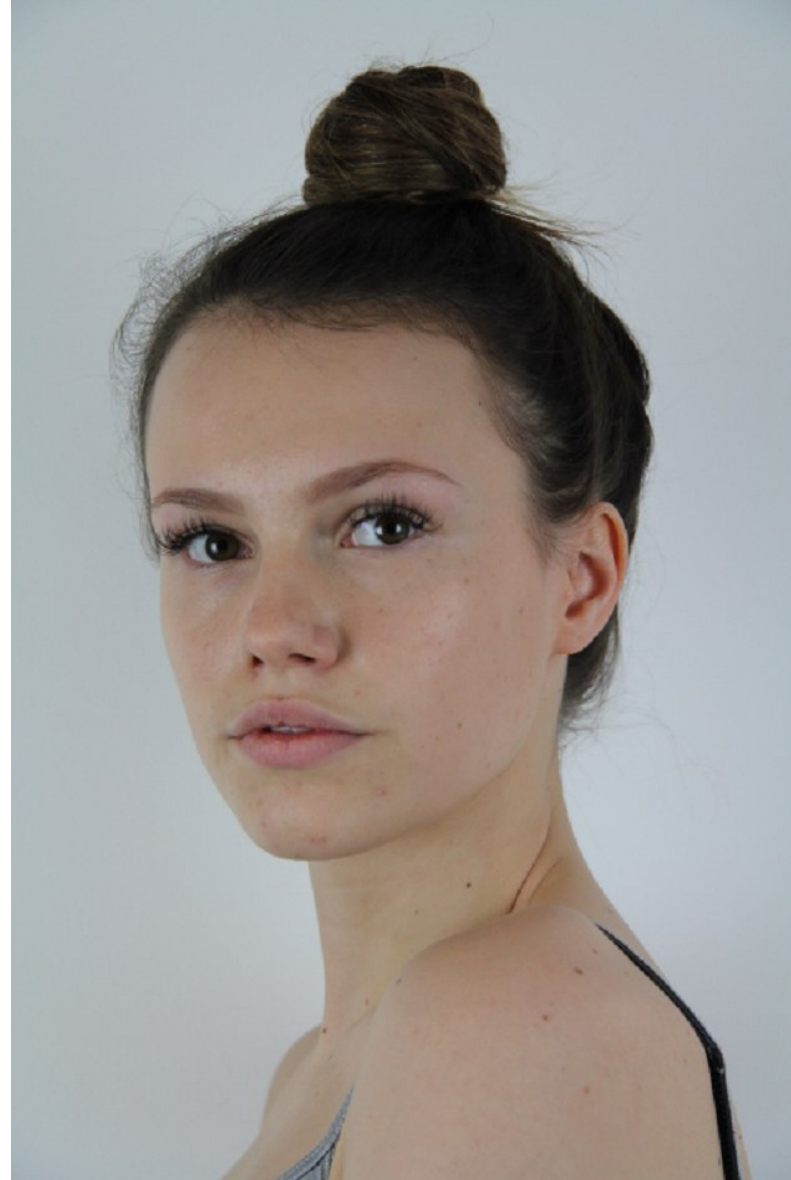

PROFILE MODELS

JADE RALPH

HEIGHT 5'6.5" BUST 32" C WAIST 25" HIPS 35" SHOE 4 UK HAIR BROWN EYES HAZEL

PROFILE MODELS

JADE RALPH

HEIGHT 5'6.5" BUST 32" C WAIST 25" HIPS 35" SHOE 4 UK HAIR BROWN EYES HAZEL

PROFILE MODELS

JADE RALPH

HEIGHT 5'6.5" BUST 32" C WAIST 25" HIPS 35" SHOE 4 UK HAIR BROWN EYES HAZEL

PROFILE MODELS

JADE RALPH

HEIGHT 5'6.5" BUST 32" C WAIST 25" HIPS 35" SHOE 4 UK HAIR BROWN EYES HAZEL