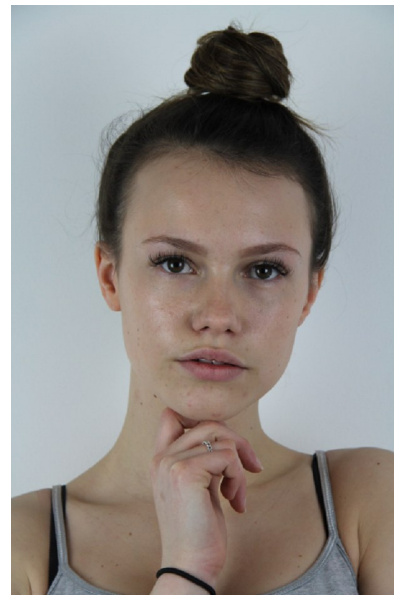

JADE RALPH

HEIGHT 5'6.5" BUST 32" C WAIST 25" HIPS 35" SHOE 4 UK
HAIR BROWN EYES HAZEL

PROFILE MODELS