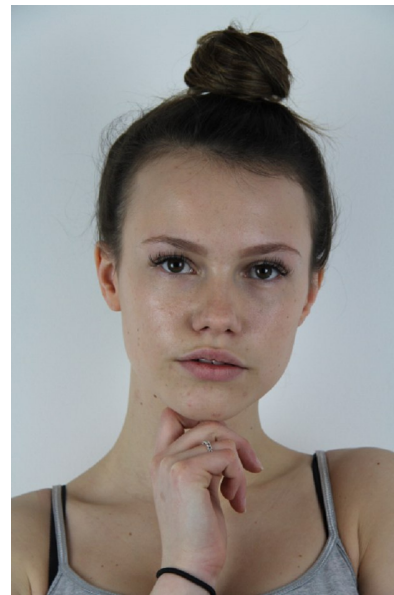

JADE RALPH

HEIGHT 5'6.5" BUST 32" C WAIST 25" HIPS 35" SHOE 4 UK  
HAIR BROWN EYES HAZEL