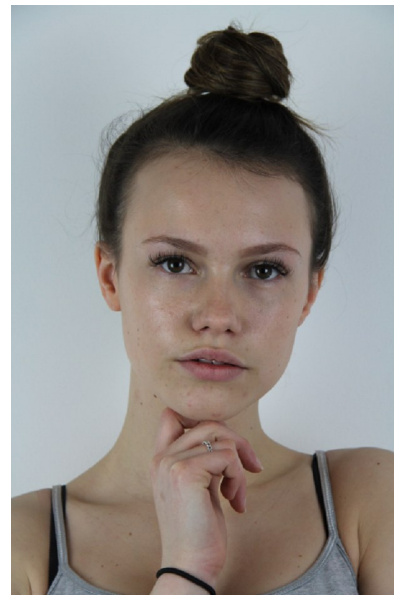

JADE RALPH

HEIGHT 5'6.5" BUST 32" C WAIST 25" HIPS 35" SHOE 4 UK
HAIR BROWN EYES HAZEL

PROFILE

MODEL MANAGEMENT LTD

Profile Model Management - 21 Little Portland Street, 1st Floor - LONDON
W1W8BT Tel : +44 20 7836 5282