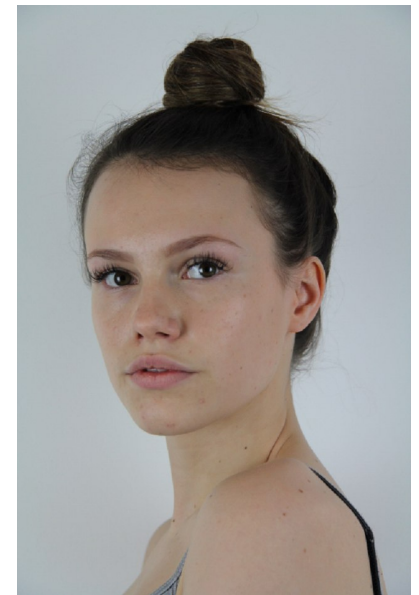

JADE RALPH

HEIGHT 5'6.5" BUST 32" C WAIST 25" HIPS 35" SHOE 4 UK
HAIR BROWN EYES HAZEL

PROFILE MODELS