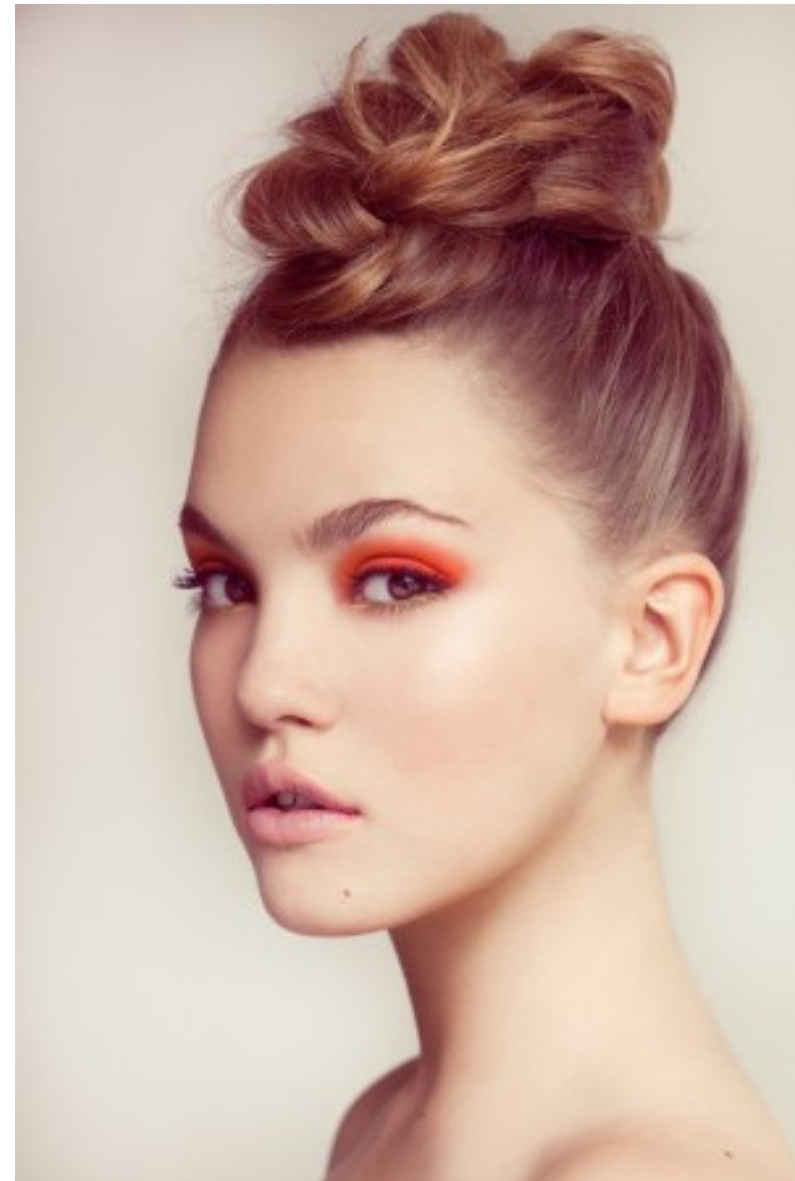

PROFILE

MODEL MANAGEMENT LTD

INGRID

HEIGHT 5'8" HAIR BLONDE EYES BLUE/GREEN