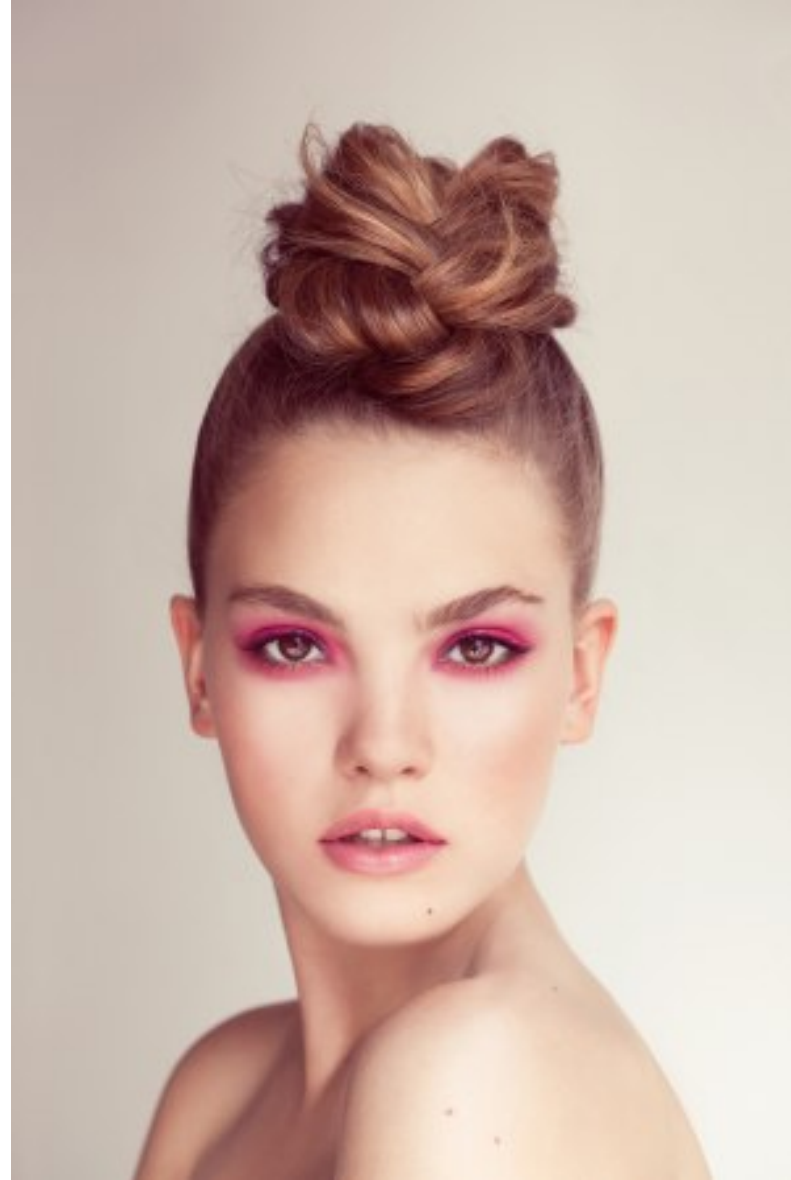

PROFILE

MODEL MANAGEMENT LTD

INGRID

HEIGHT 5'8" HAIR BLONDE EYES BLUE/GREEN