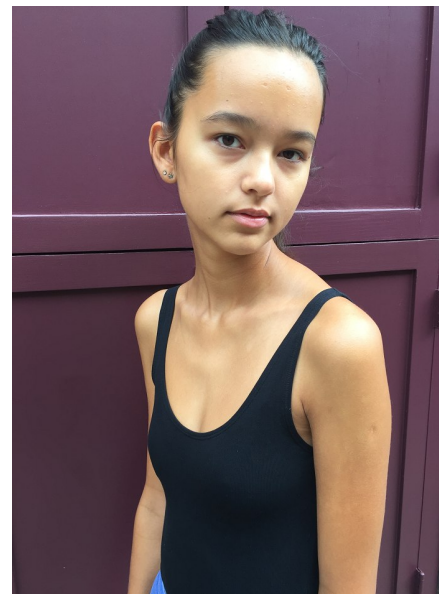

THEA BEVAN

HEIGHT 5'10" BUST 28" C WAIST 24" HIPS 35" SHOE 6 UK  
HAIR BROWN EYES BROWN

PROFILE  
MODEL MANAGEMENT LTD

Profile Model Management - 21 Little Portland Street, 1st Floor - LONDON  
W1W8BT Tel : +44 20 7836 5282