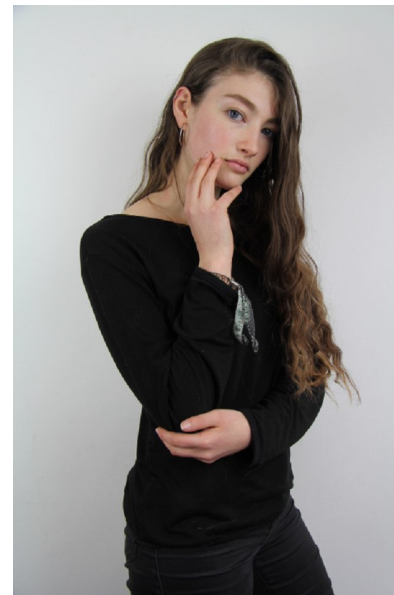

MILLIE CLARKE

HEIGHT 5'7" SHOE 4 UK HAIR BROWN EYES BLUE

PROFILE  
MODEL MANAGEMENT LTD

Profile Model Management - 21 Little Portland Street, 1st Floor - LONDON  
W1W8BT Tel : +44 20 7836 5282